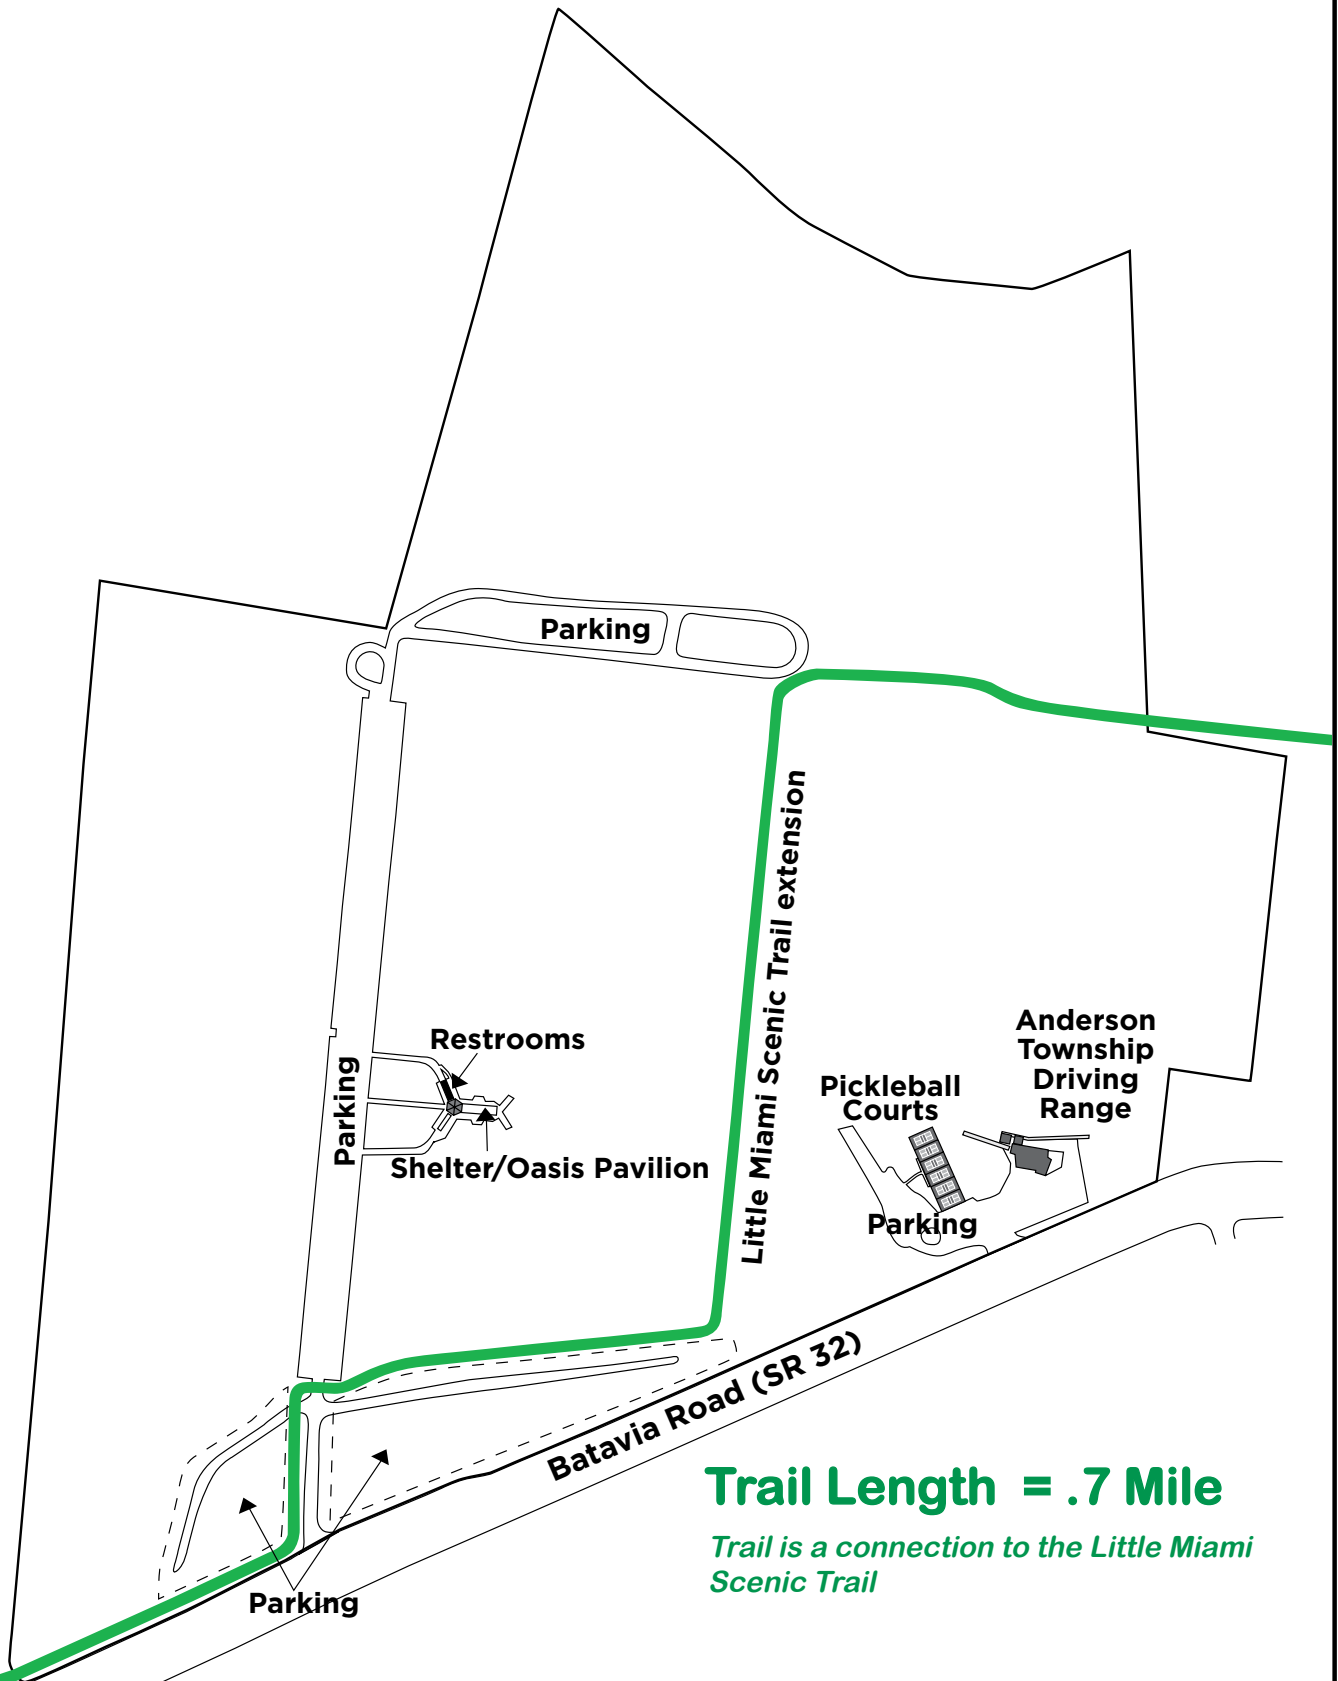

Anderson Township Park District

Clear Creek Park - 6200 Batavia Road

Trail Length = .7 Mile

Trail is a connection to the Little Miami Scenic Trail