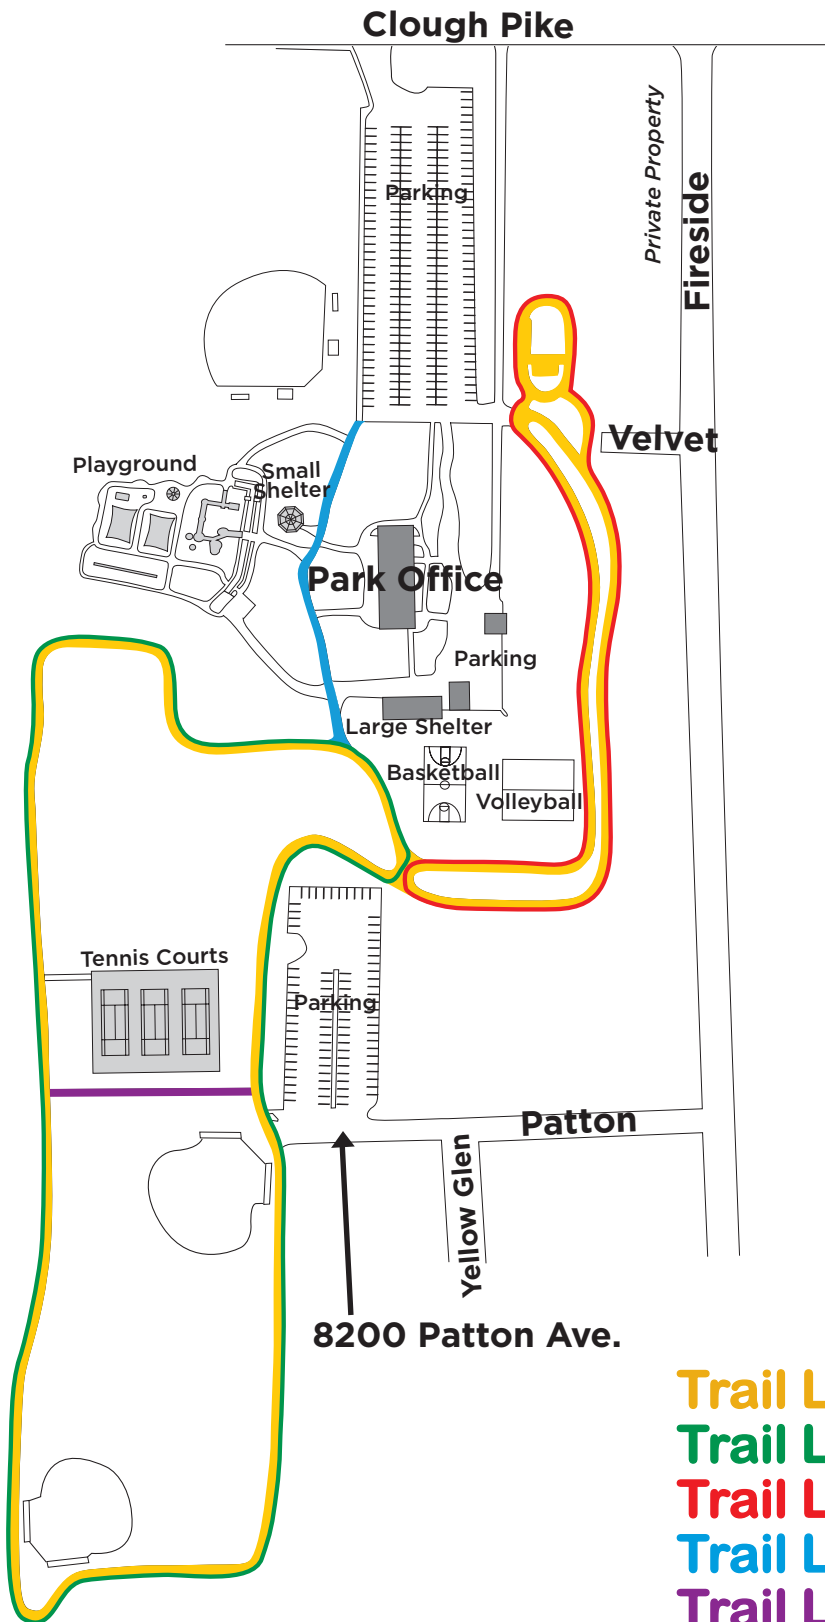

Anderson Township Park District

Juilfs Park - 8249 Clough Pike

- Trail Length = 1 Mile
- Trail Length = .59 Mile
- Trail Length = .41 Mile
- Trail Length = .08 Mile
- Trail Length = .05 Mile