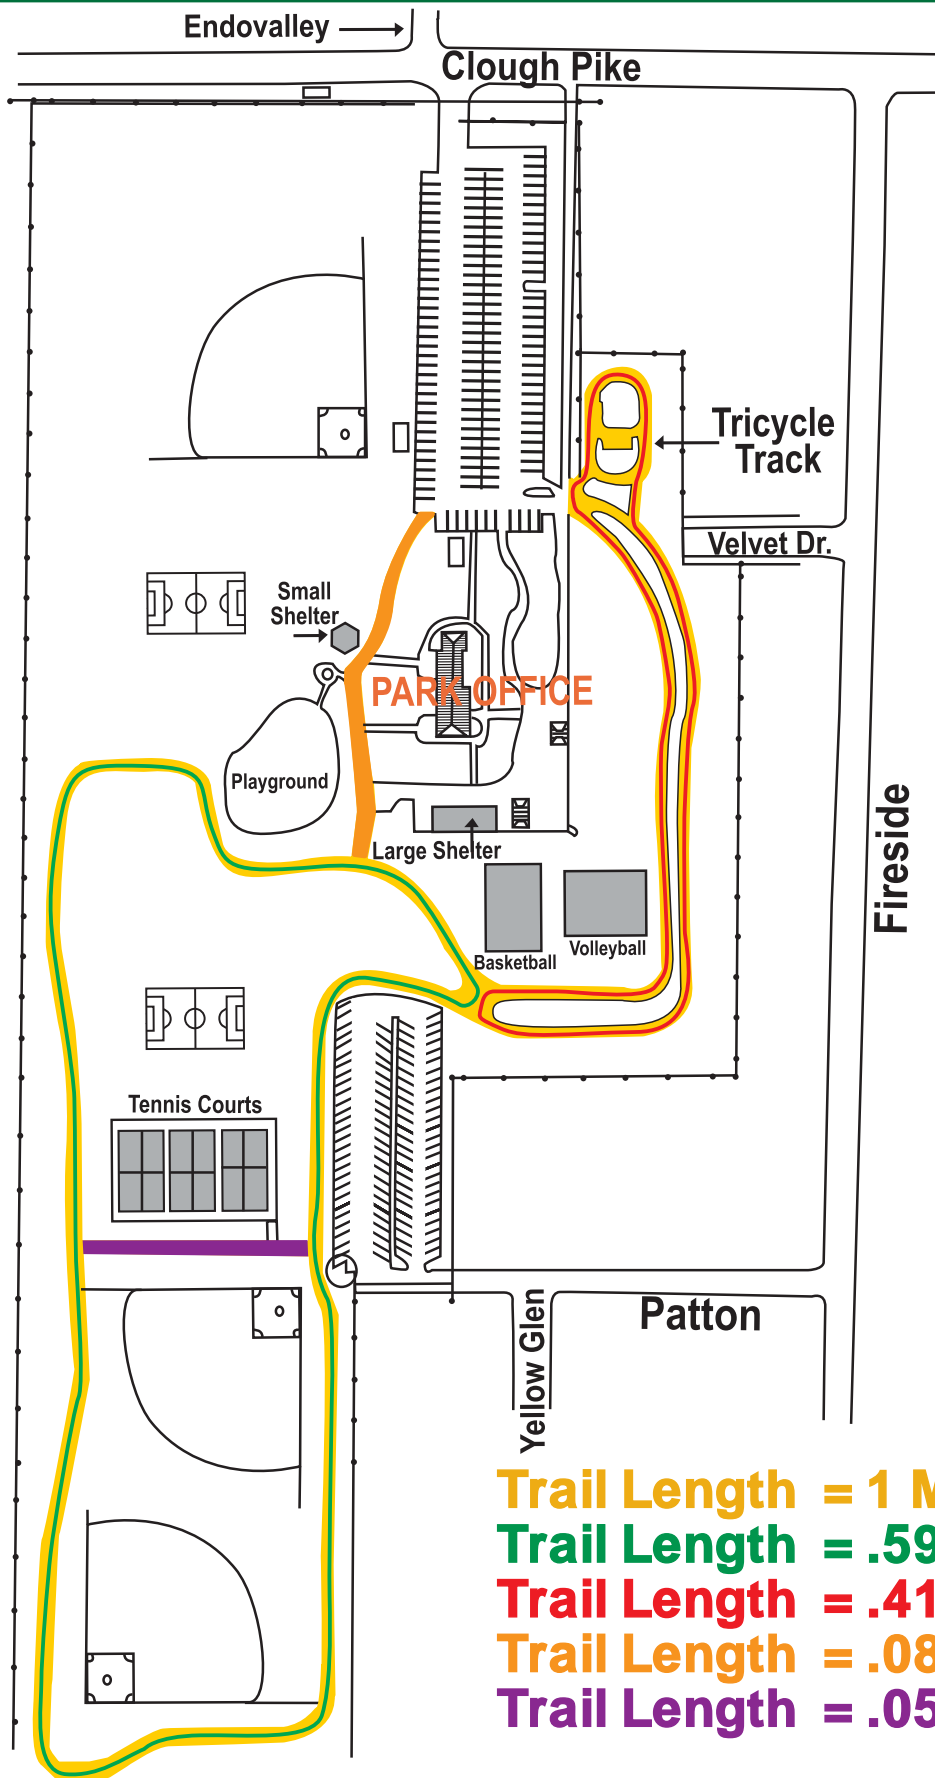

Juilfs Park - 8249 Clough Pike

- Trail Length = 1 Mile
- Trail Length = .59 Mile
- Trail Length = .41 Mile
- Trail Length = .08 Mile
- Trail Length = .05 Mile