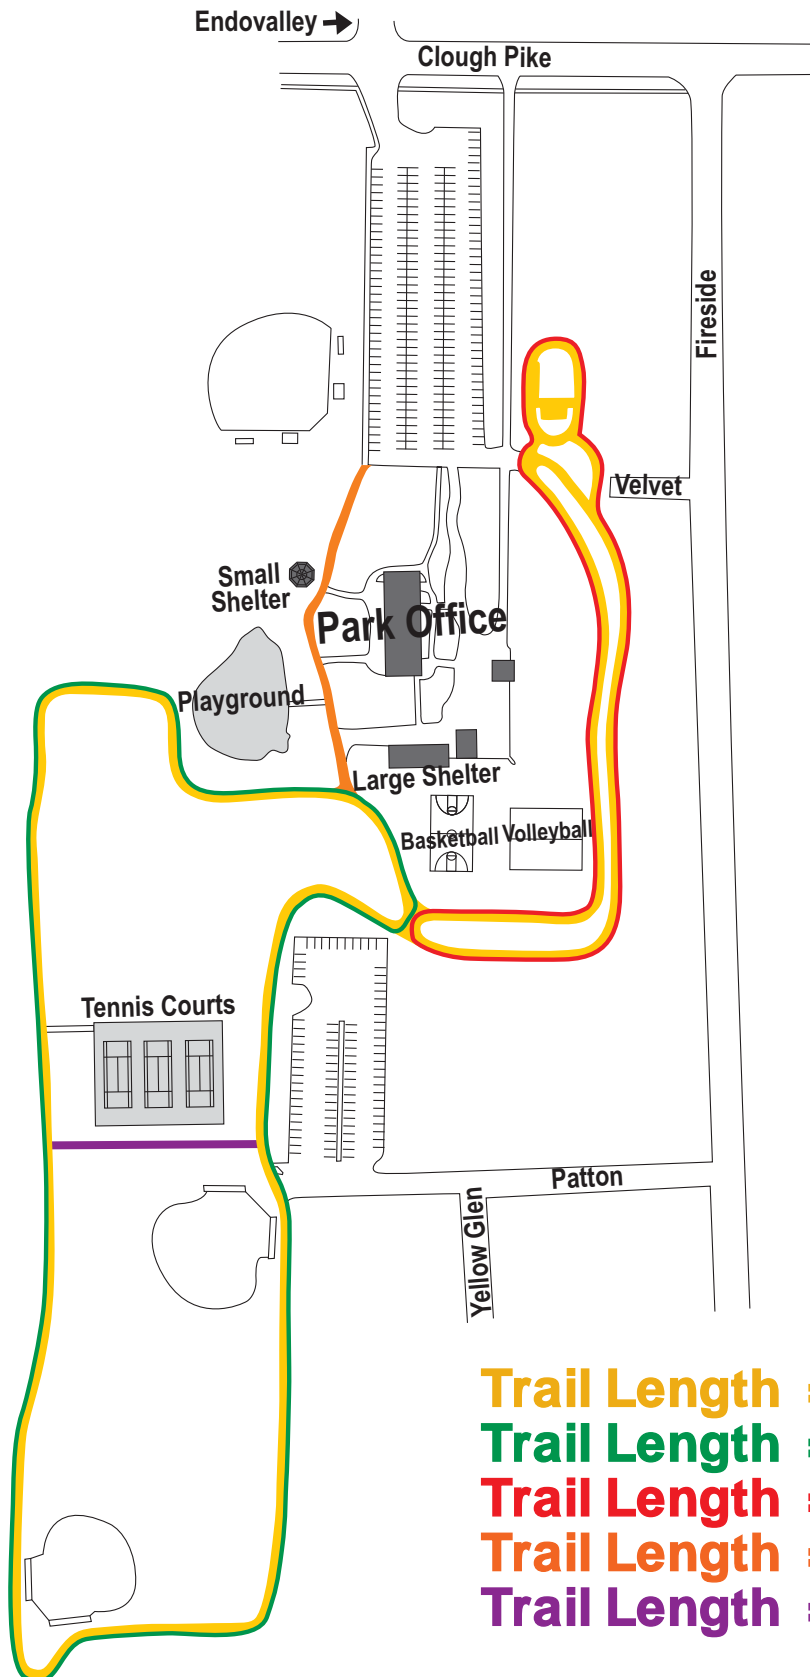

Anderson Township Park District

Juilfs Park - 8249 Clough Pike

Trail Length = 1 Mile

Trail Length = .59 Mile

Trail Length = .41 Mile

Trail Length = .08 Mile

Trail Length = .05 Mile