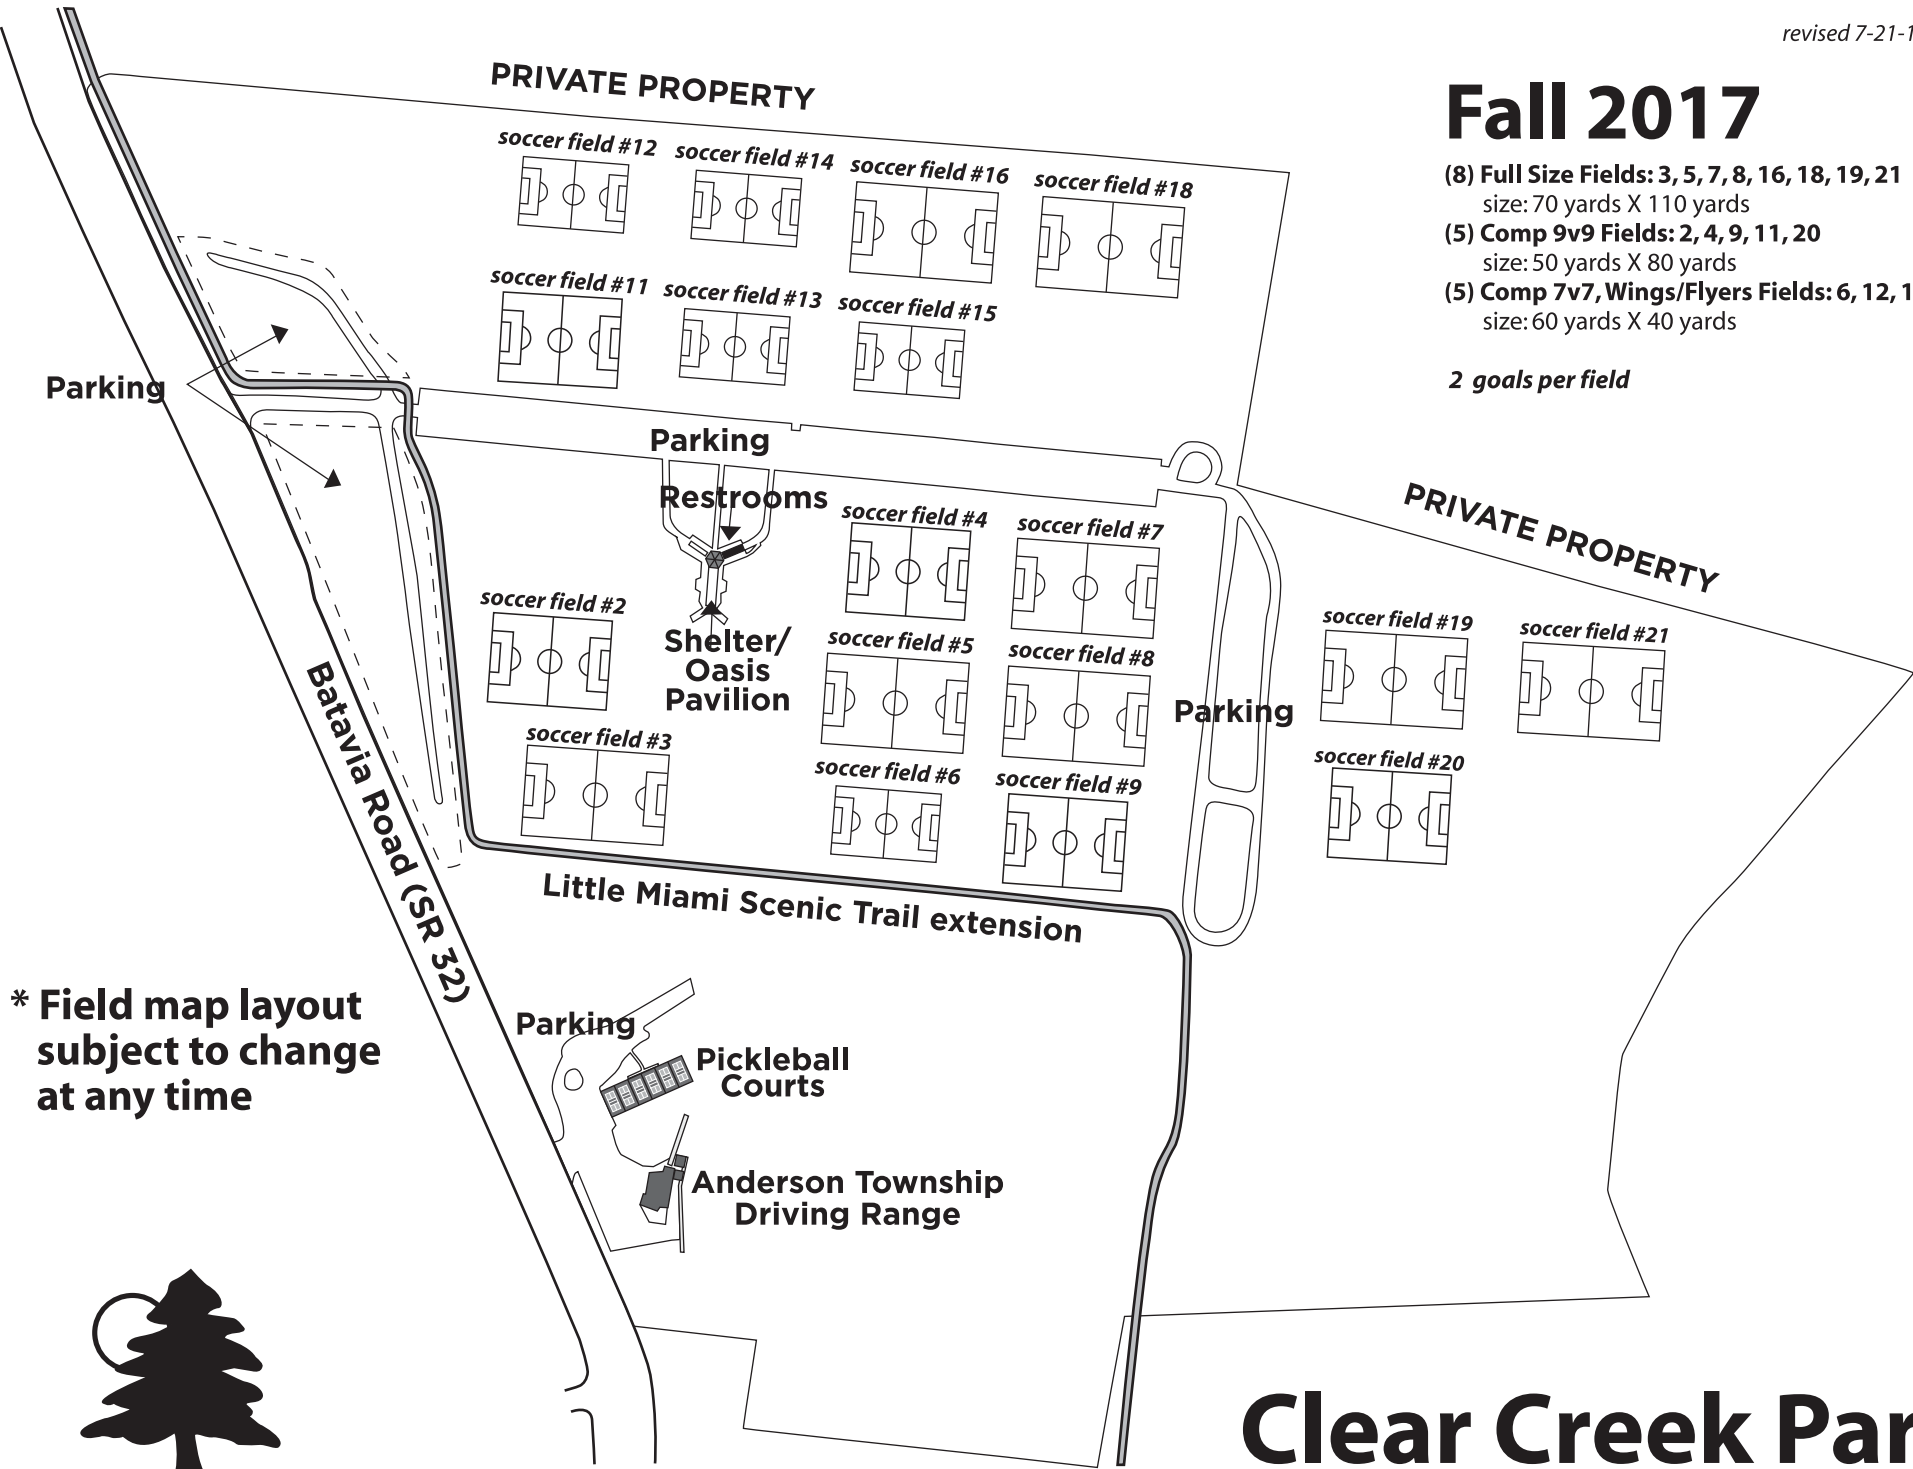

Fall 2017

- (8) Full Size Fields: 3, 5, 7, 8, 16, 18, 19, 21
size: 70 yards X 110 yards
- (5) Comp 9v9 Fields: 2, 4, 9, 11, 20
size: 50 yards X 80 yards
- (5) Comp 7v7, Wings/Flyers Fields: 6, 12, 13, 14, 15
size: 60 yards X 40 yards

2 goals per field

* Field map layout subject to change at any time

Anderson Park District

www.andersonparks.com

Clear Creek Park

6200 - 6520 Batavia Road (S.R. 32)

Field Status Hotline: 513-357-6629