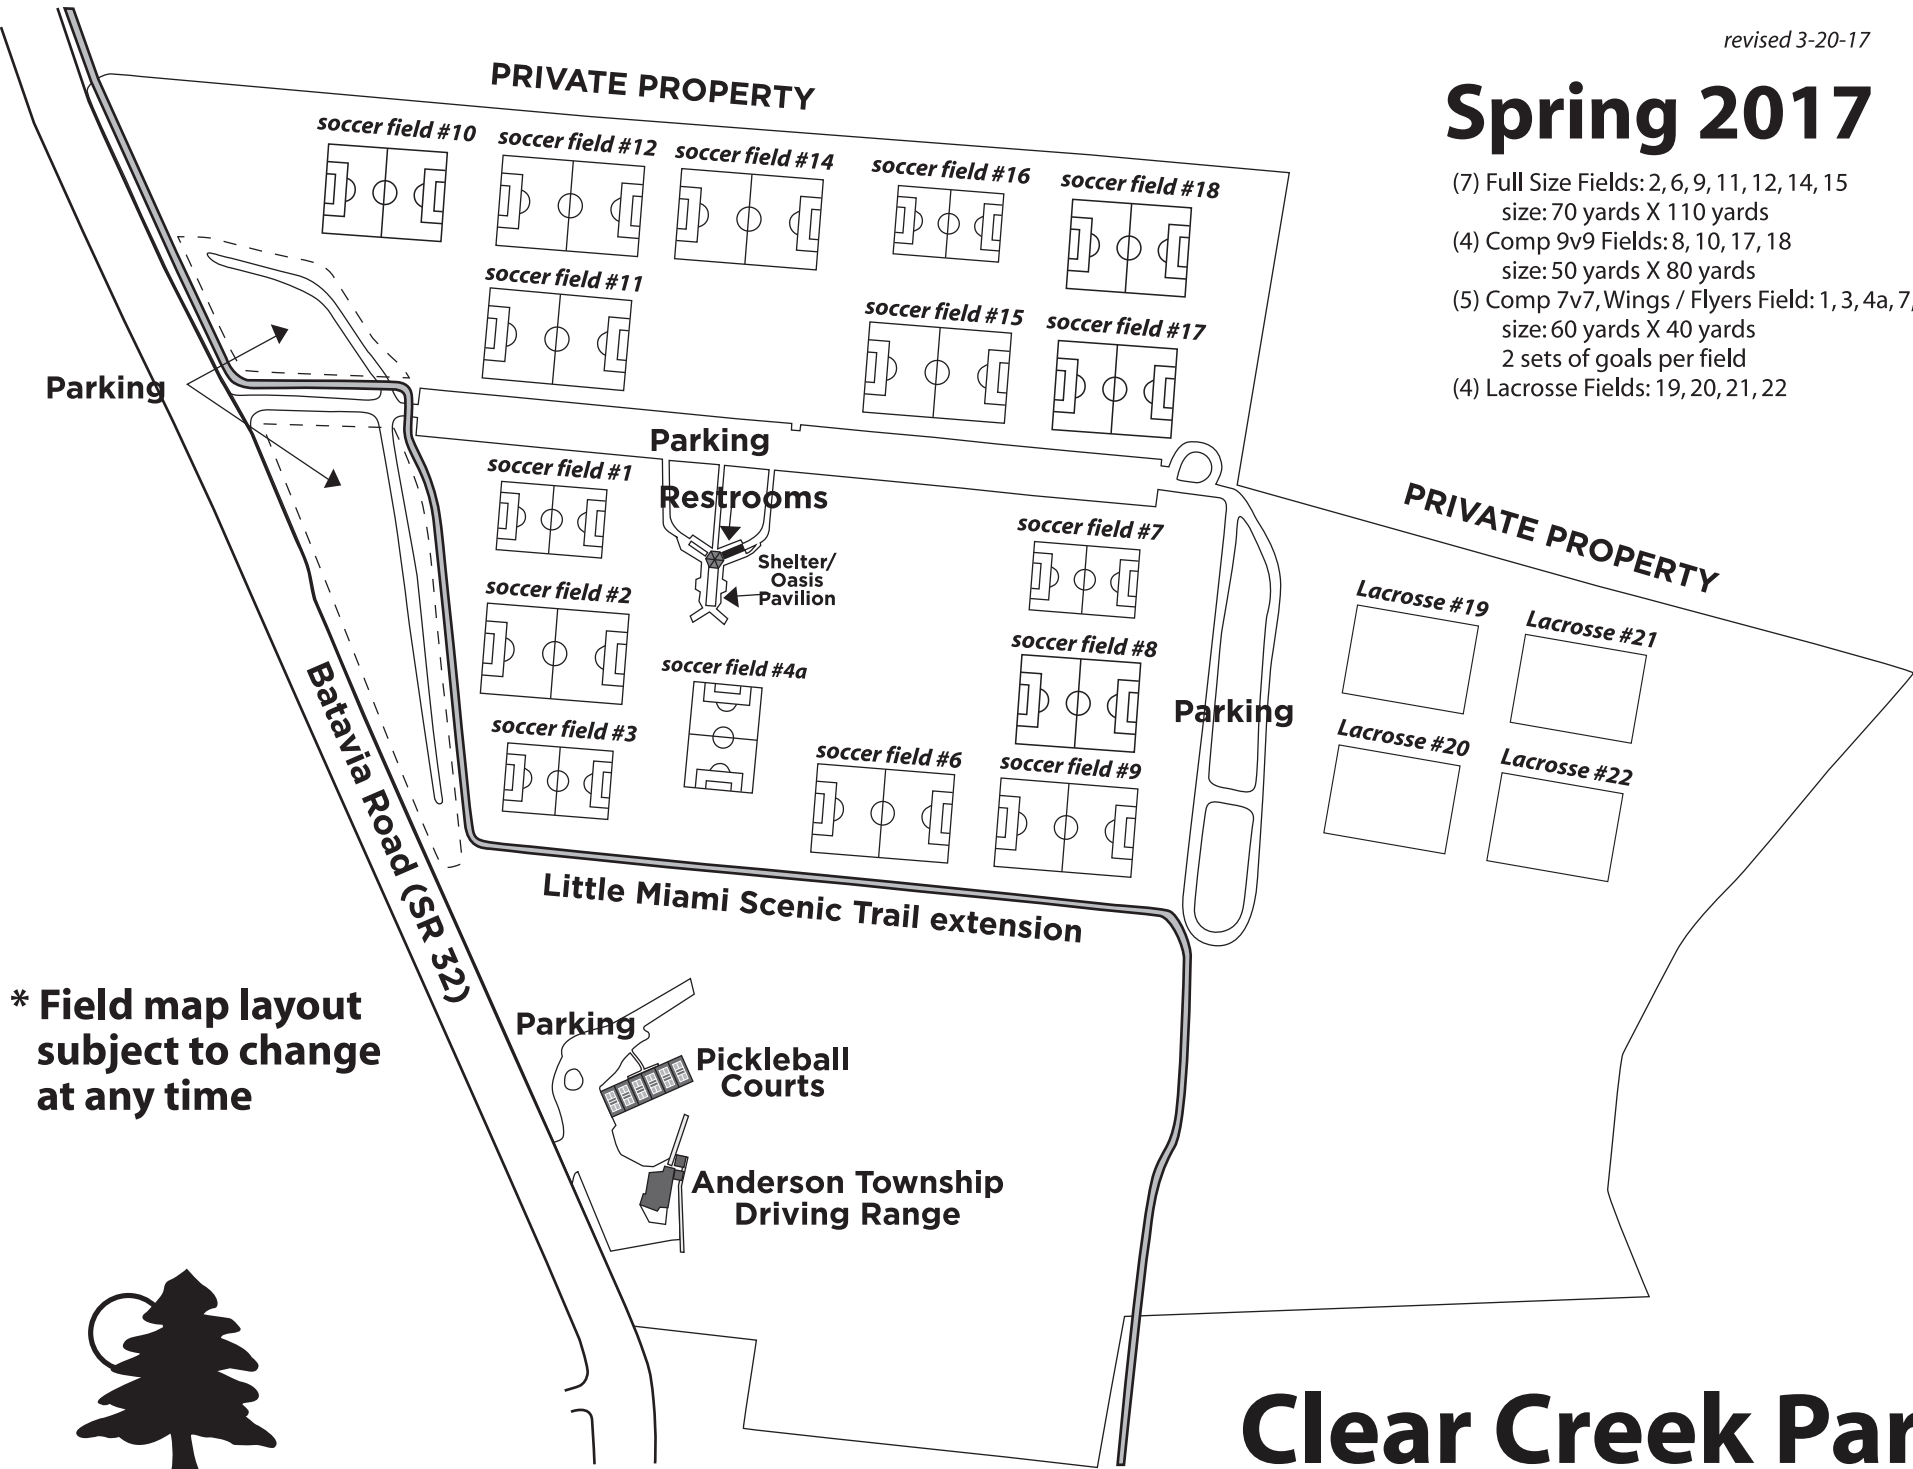

Spring 2017

- (7) Full Size Fields: 2, 6, 9, 11, 12, 14, 15
size: 70 yards X 110 yards
- (4) Comp 9v9 Fields: 8, 10, 17, 18
size: 50 yards X 80 yards
- (5) Comp 7v7, Wings / Flyers Field: 1, 3, 4a, 7, 16
size: 60 yards X 40 yards
2 sets of goals per field
- (4) Lacrosse Fields: 19, 20, 21, 22

* Field map layout subject to change at any time