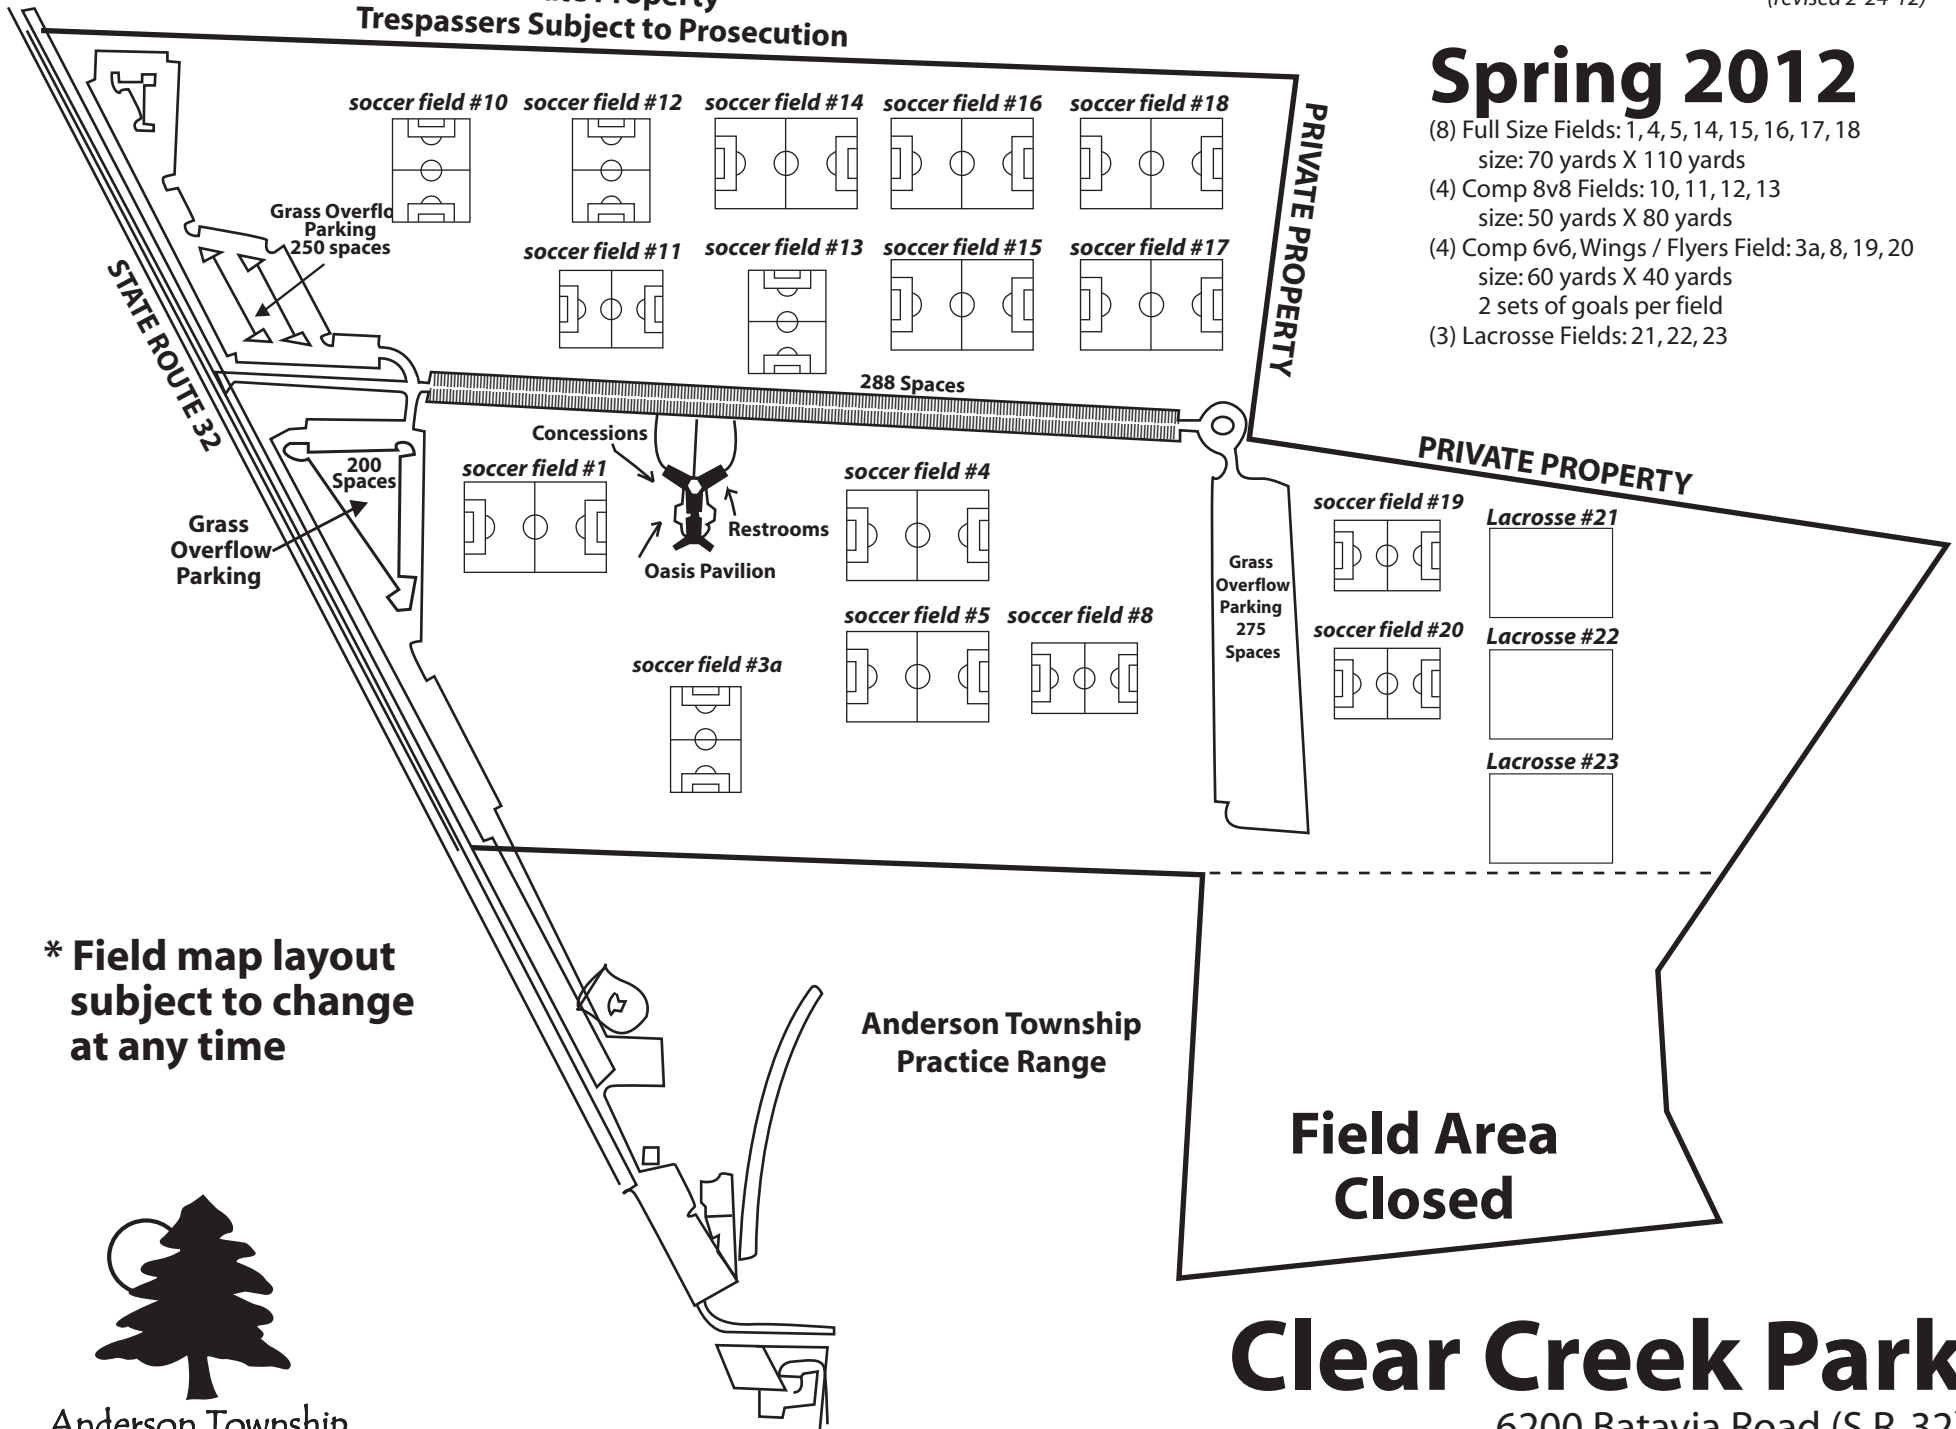

Private Property
Trespassers Subject to Prosecution

Spring 2012

- (8) Full Size Fields: 1, 4, 5, 14, 15, 16, 17, 18
size: 70 yards X 110 yards
- (4) Comp 8v8 Fields: 10, 11, 12, 13
size: 50 yards X 80 yards
- (4) Comp 6v6, Wings / Flyers Field: 3a, 8, 19, 20
size: 60 yards X 40 yards
2 sets of goals per field
- (3) Lacrosse Fields: 21, 22, 23

* Field map layout
subject to change
at any time