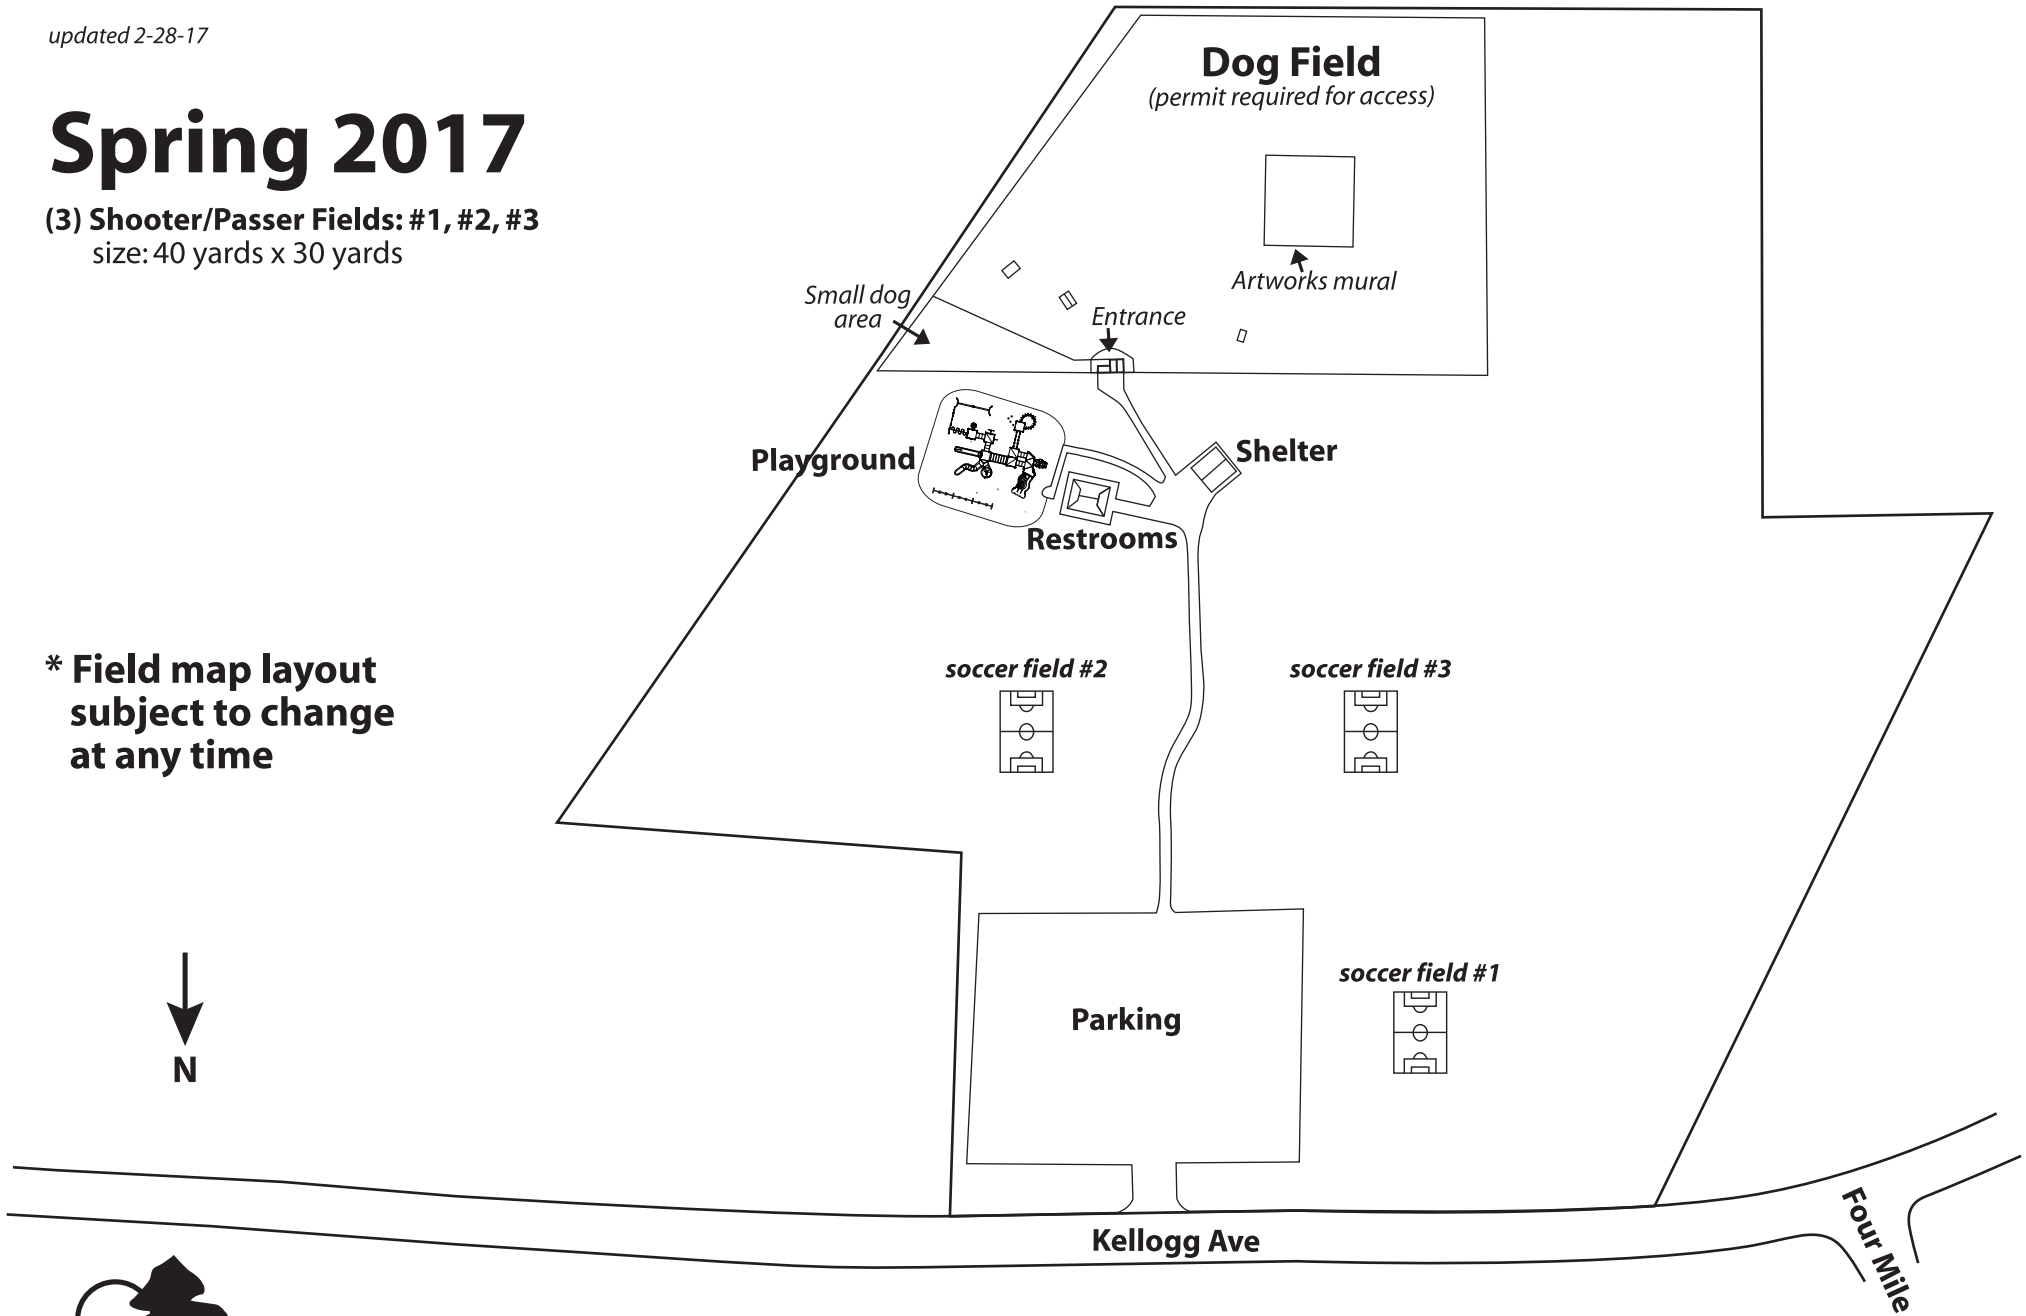

Spring 2017

(3) Shooter/Passer Fields: #1, #2, #3
size: 40 yards x 30 yards

* Field map layout
subject to change
at any time