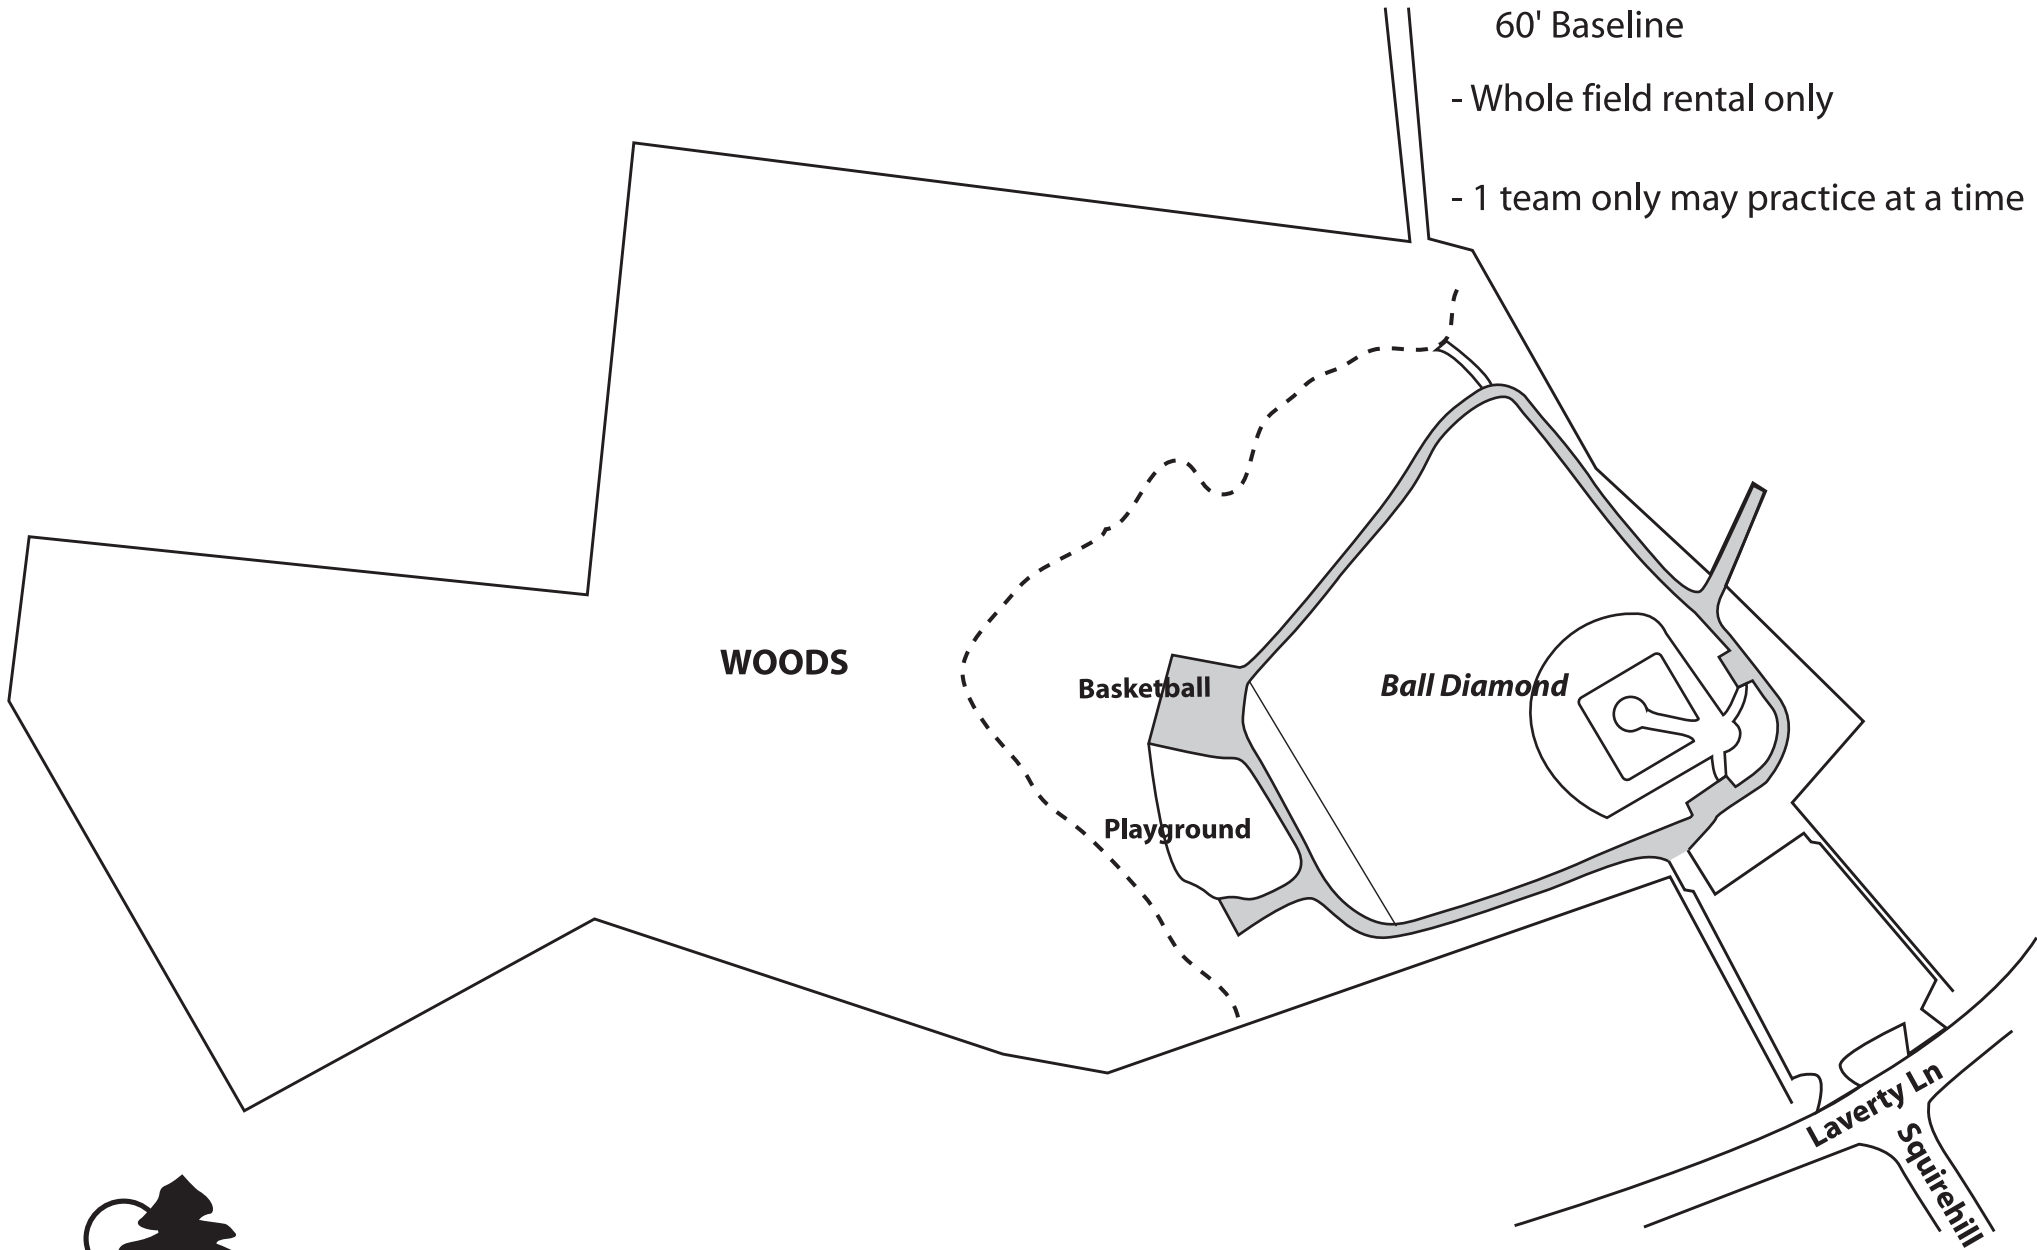

**(1) Ball Diamond**

60' Baseline

- Whole field rental only
- 1 team only may practice at a time

# Lavery Park

839 Lavery Lane