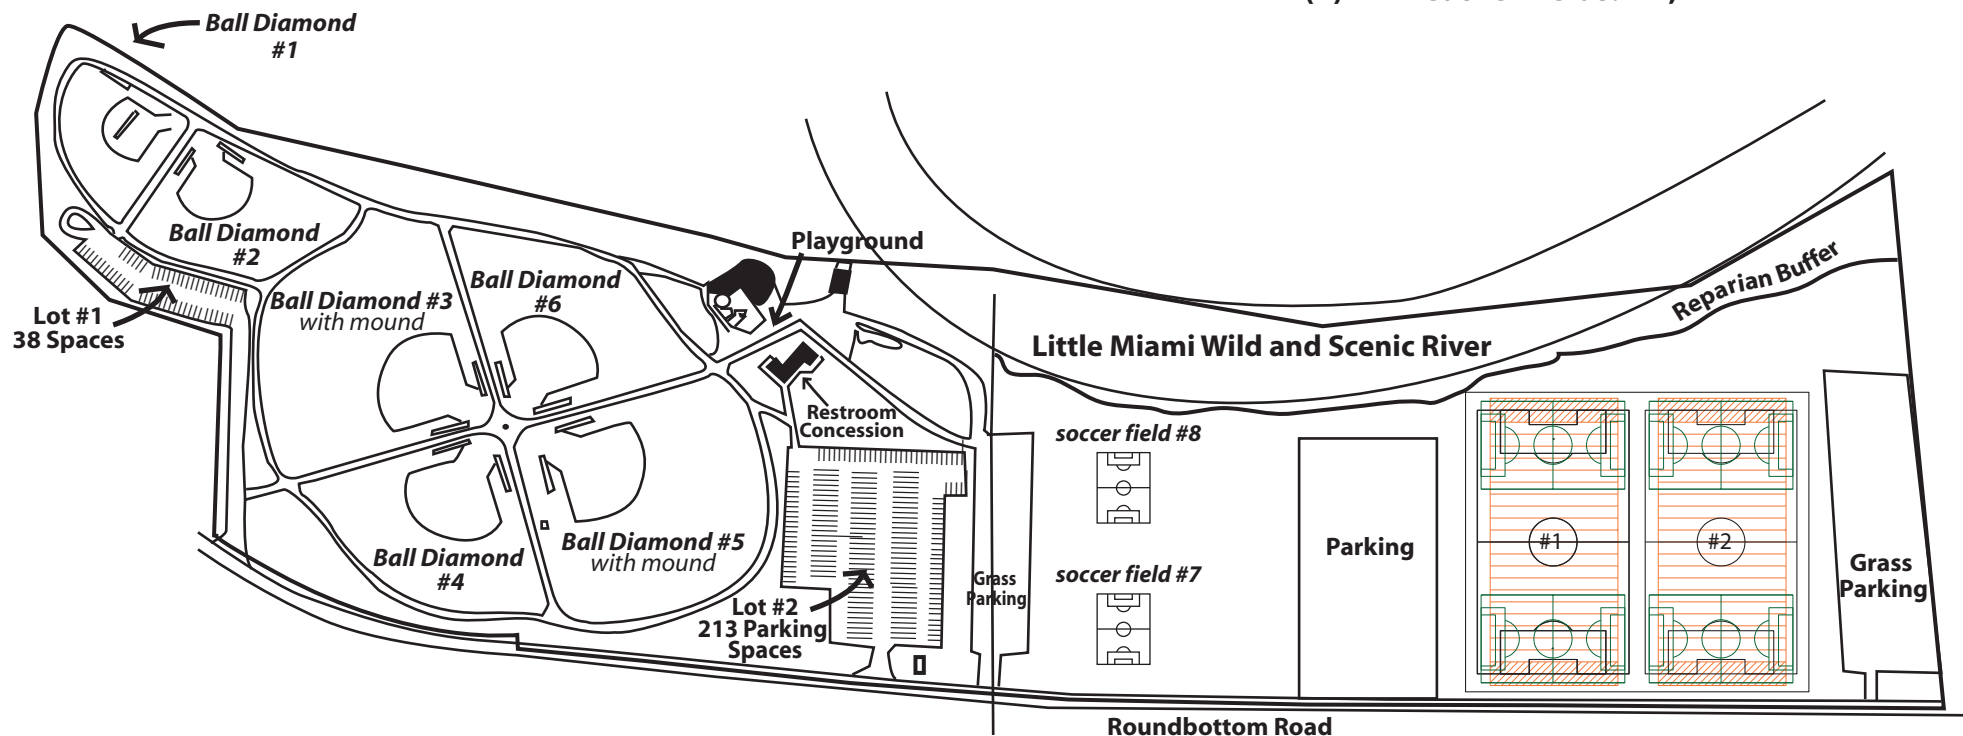

# Fall 2010

\* Field map layout subject to change at any time

## (6) Ball Diamonds

- #1- 70' Baseline
- #2- 80' Baseline
- #3- 90' Baseline
- #4- 90' Baseline
- #5- 90' Baseline
- #6- 90' Baseline

## (2) Shooter/Passers: #7, #8

size: 40 yards x 30 yards

## (2) All weather fields: #1, #2

2 full sized soccer fields

4 comp 6v6 soccer fields

2 full sized football fields