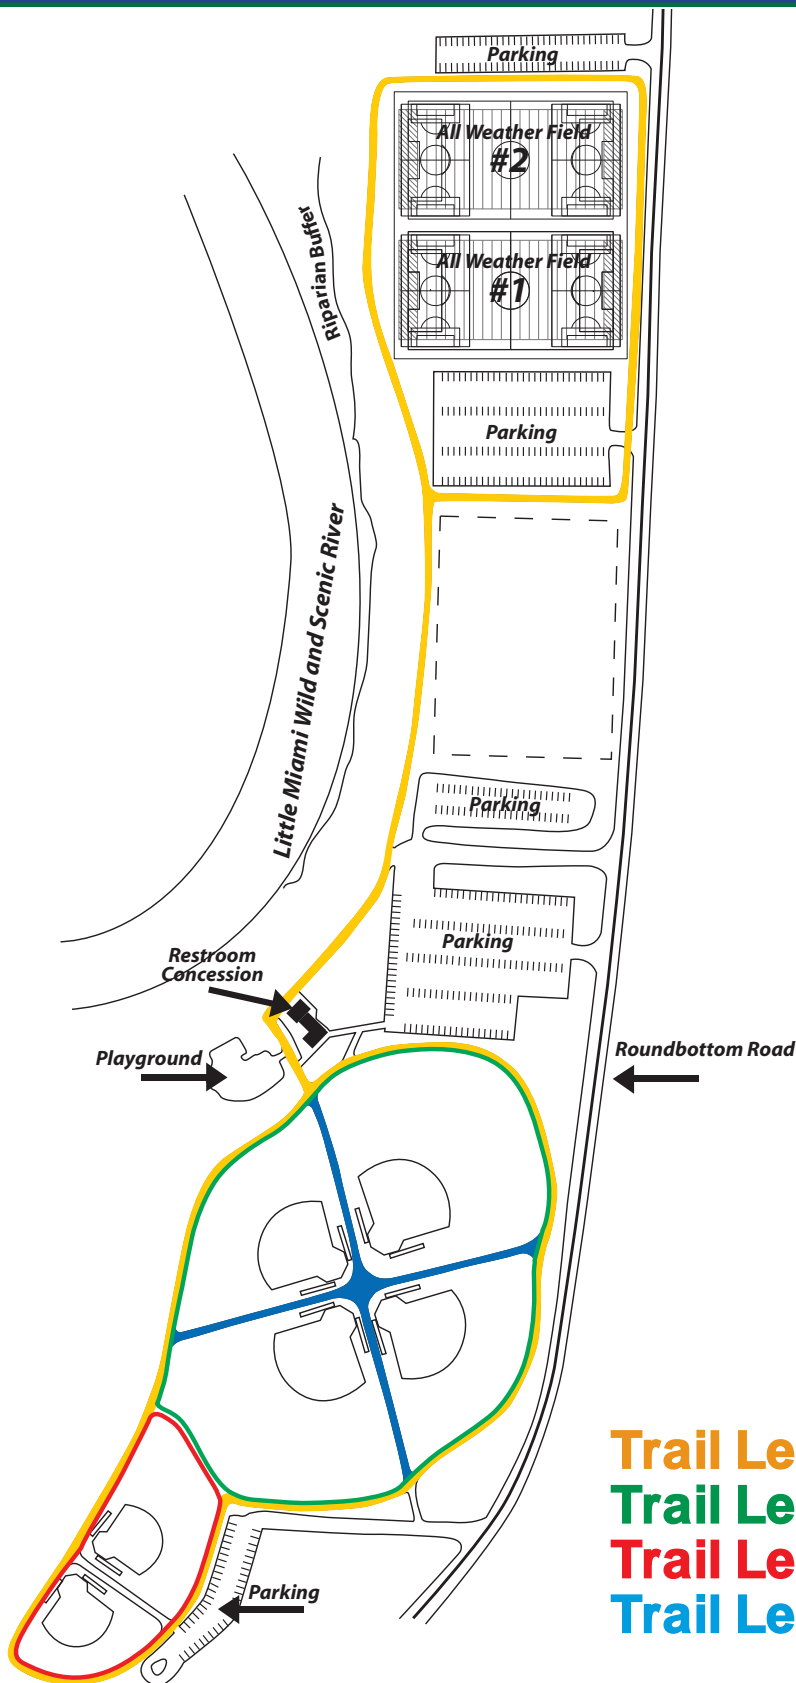

Anderson Township Park District

Riverside Park - 3969 Roundbottom Rd.

- Trail Length = 1.35 Miles
- Trail Length = .46 Mile
- Trail Length = .24 Mile
- Trail Length = .06 Mile (x4)