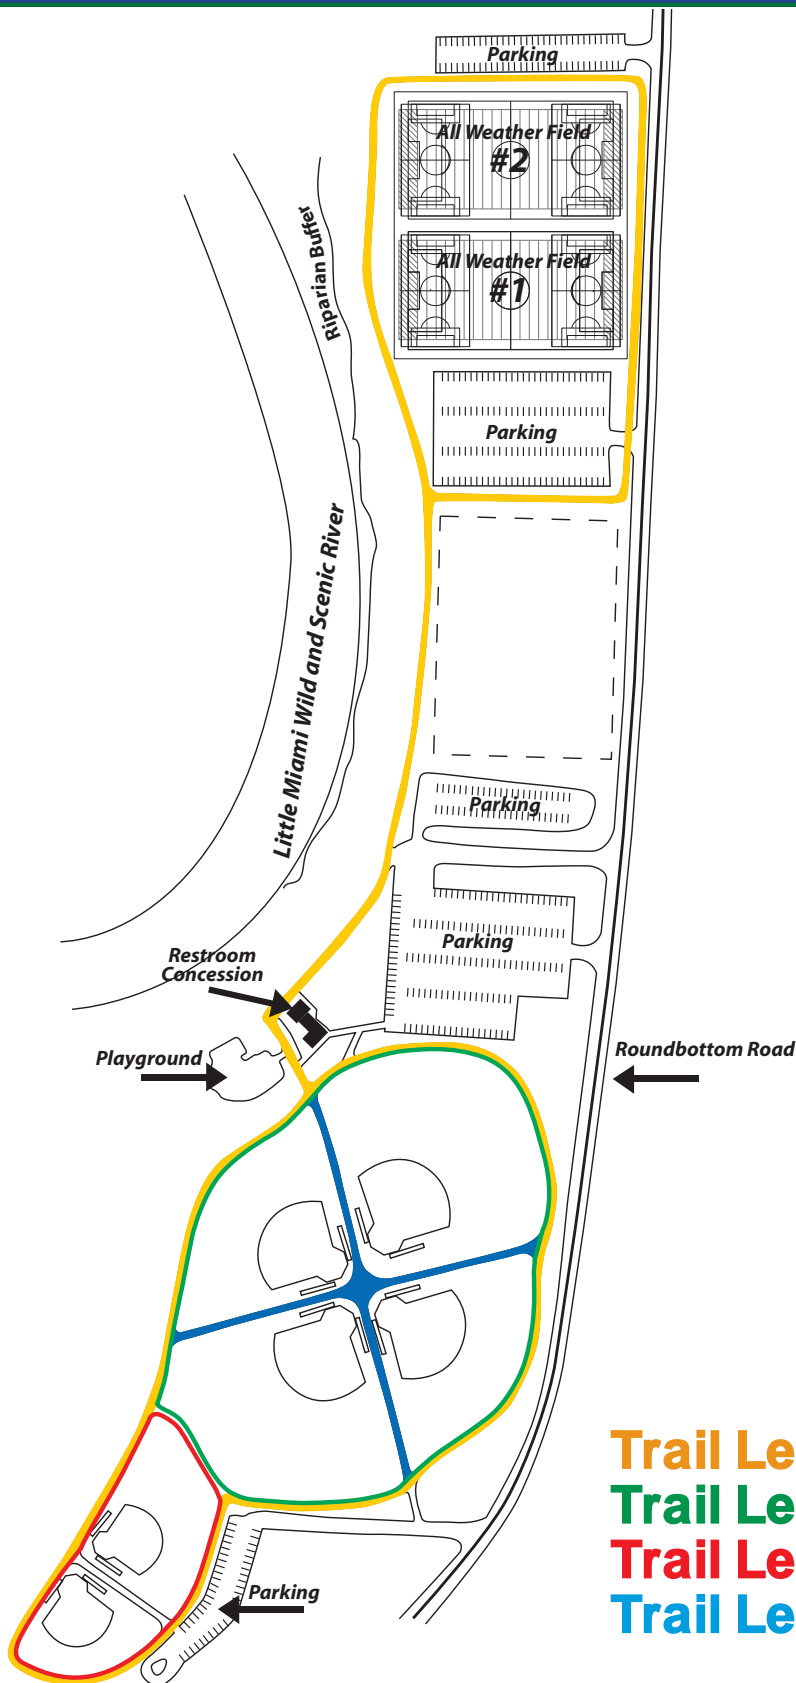

Anderson Township Trail

F Five Mile Trail

- Located between Anderson Towne Center and Newtown Road
- Paved trail; 2.5 miles
- Dogs are permitted on trail

Hamilton County Park District Trails

WNP Withrow Nature Preserve 7075 Old Five Mile Road

Anderson Township Park District

Beech Acres Park - 6910 Salem Road

Beechmont Ave.

- Trail Length = .8 Mile
- Trail Length = .47 Mile
- Trail Length = .33 Mile
- Trail Length = .29 Mile
- Trail Length = .2 Mile

Anderson Township Park District

Johnson Hills Park - 7950 Bridle Road

Trail Work in Progress

Total = 1.2 Miles

Anderson Township Park District

Juilfs Park - 8249 Clough Pike

Anderson Township Park District

Laverty Park - 839 Laverty Lane

Trail Length = .18 Mile
Trail Length = .2 Mile

Anderson Township Park District

Riverside Park - 3969 Roundbottom Rd.

- Trail Length = 1.35 Miles
- Trail Length = .46 Mile
- Trail Length = .24 Mile
- Trail Length = .06 Mile (x4)