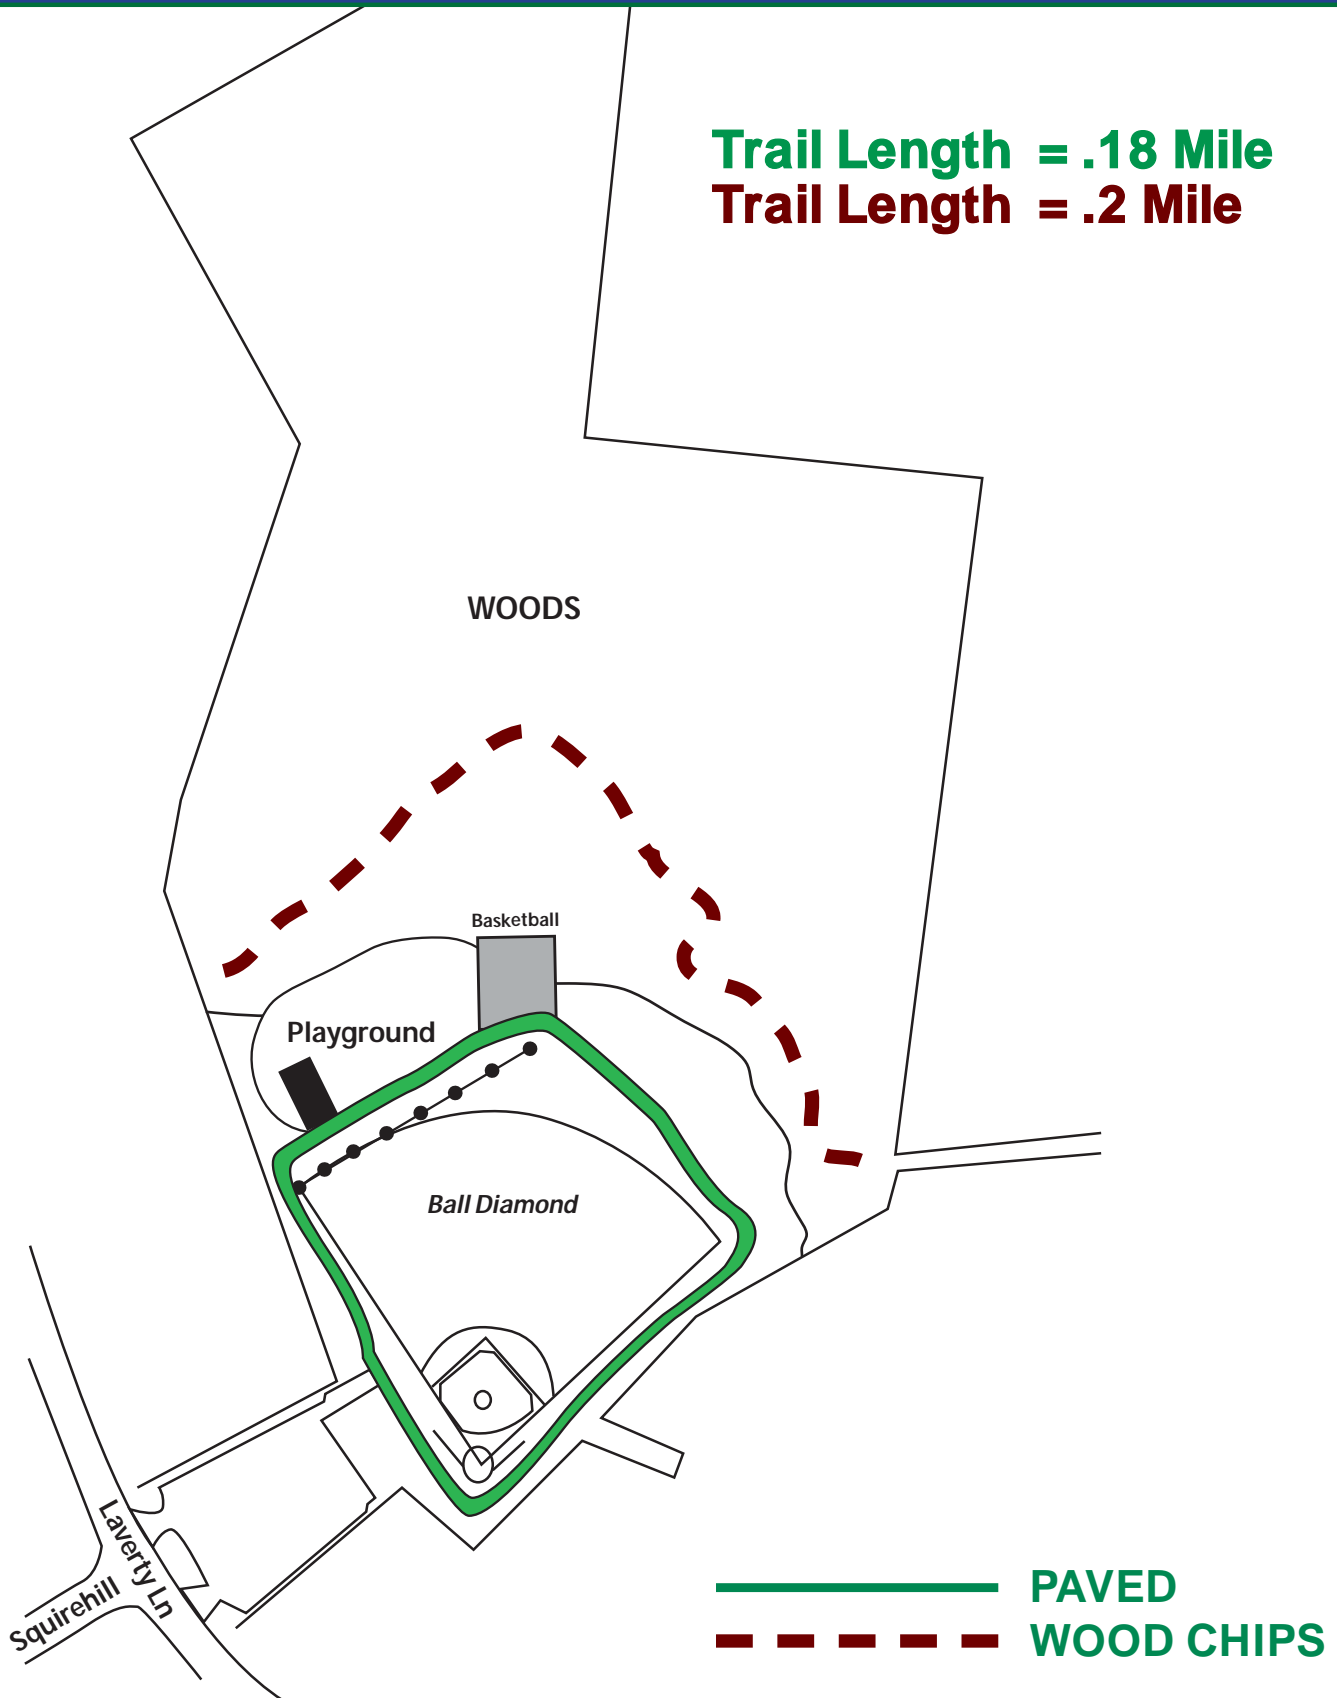

- Located between Eight Mile and Nagel Roads.
- Paved trail; 1.13 miles
- Dogs are permitted on trail

L Lavery Park 839 Lavery Lane

- Located off Patricia lane, off Sutton Avenue.
- 2 trails: Paved and wood chips
- Total trail length: .38 mile
- Dogs are permitted on trail

Anderson Township Trail

F Five Mile Trail

- Located between Anderson Towne Center and Newtown Road
- Paved trail; 2.5 miles
- Dogs are permitted on trail

Hamilton County Park District Trails

WNP Withrow Nature Preserve 7075 Old Five Mile Road

Anderson Township Park District

Beech Acres Park - 6910 Salem Road

Beechmont Ave.

- Trail Length = .8 Mile
- Trail Length = .47 Mile
- Trail Length = .33 Mile
- Trail Length = .29 Mile
- Trail Length = .2 Mile

Trail Length = .18 Mile
Trail Length = .2 Mile

Anderson Township Park District

Riverside Park - 3969 Roundbottom Rd.

- Trail Length = 1.35 Miles
- Trail Length = .46 Mile
- Trail Length = .24 Mile
- Trail Length = .06 Mile (x4)