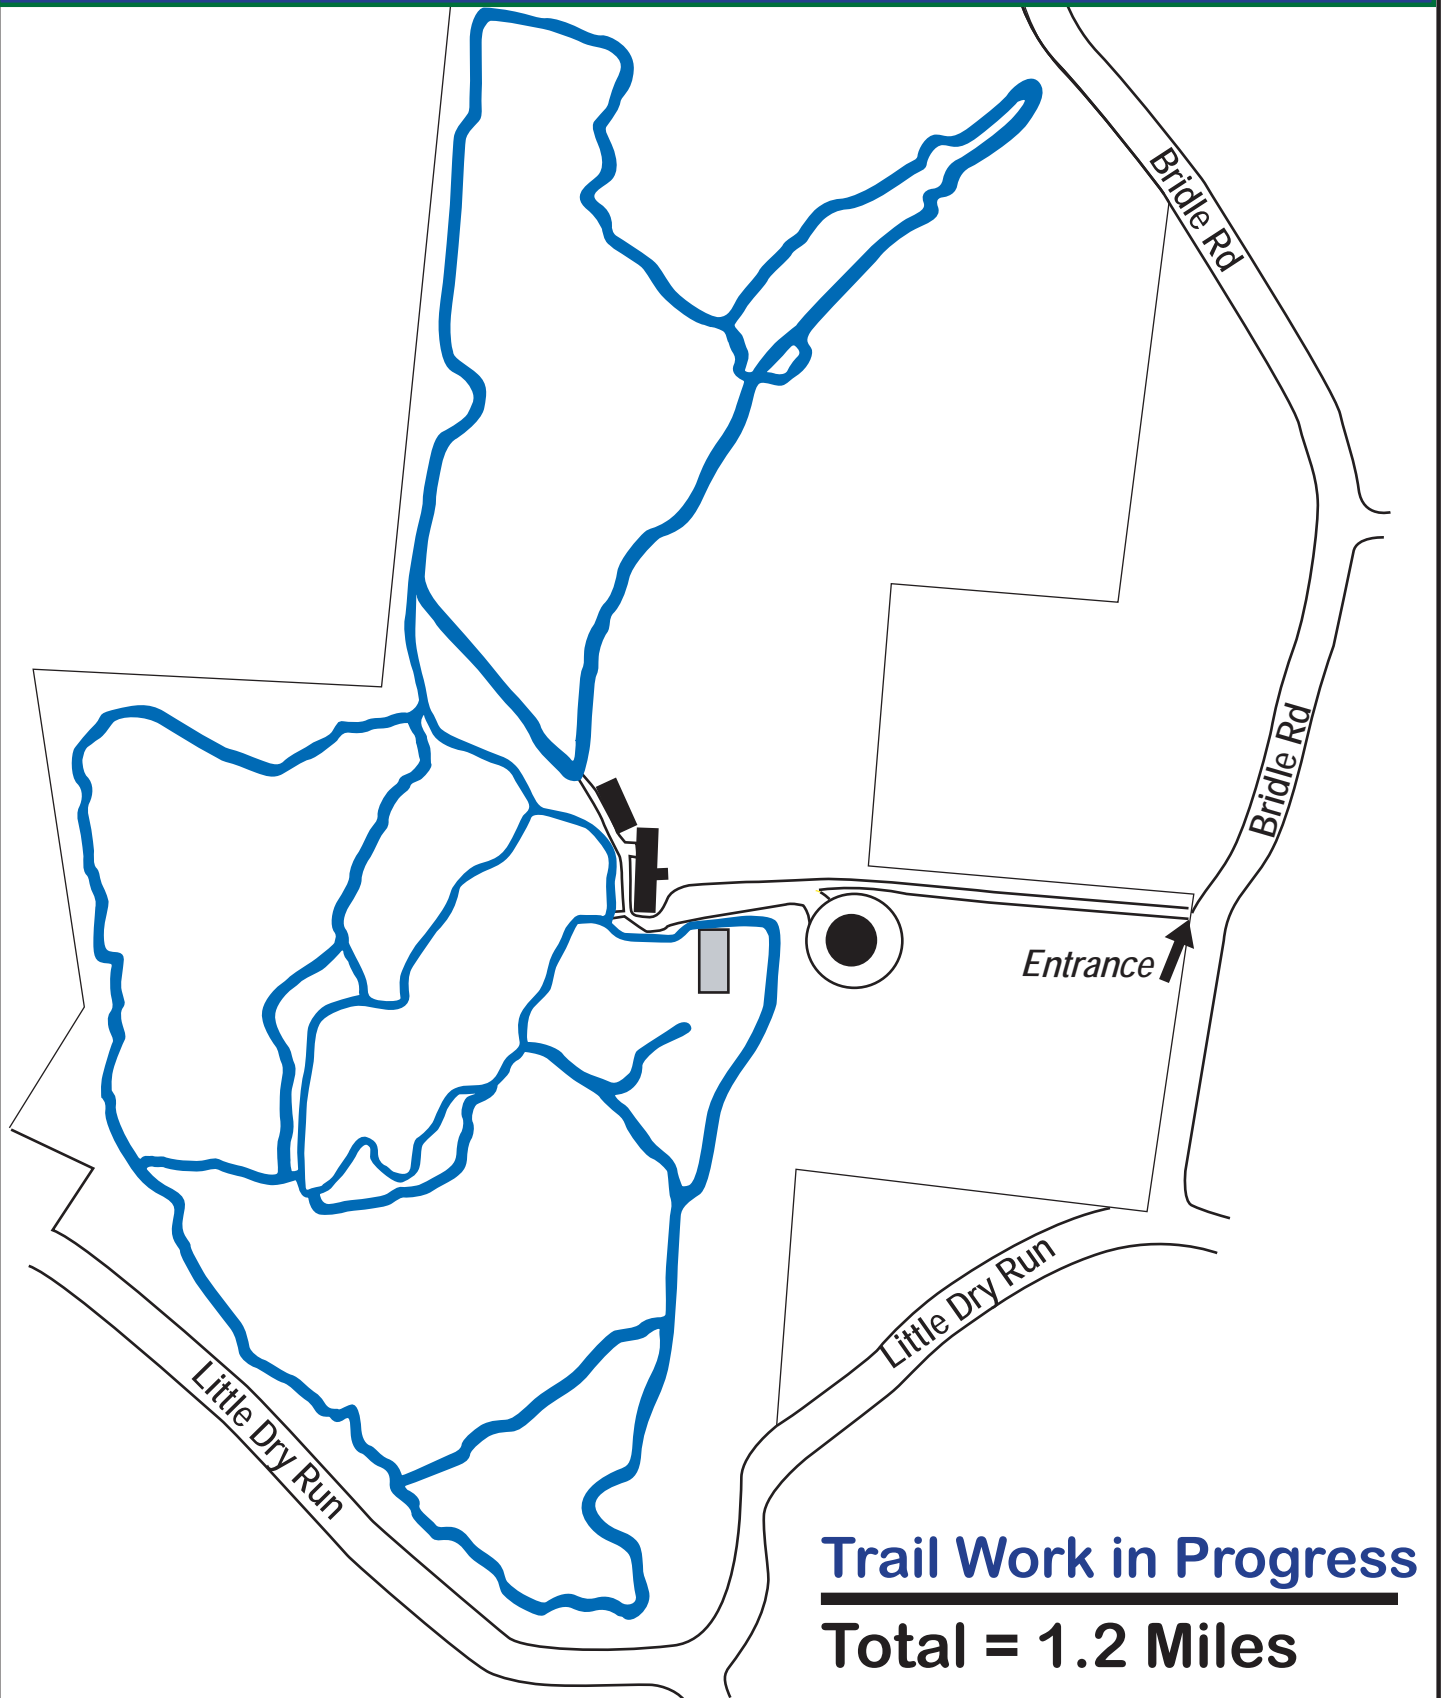

Anderson Township Park District

Johnson Hills Park - 7950 Bridle Road

Trail Work in Progress

Total = 1.2 Miles