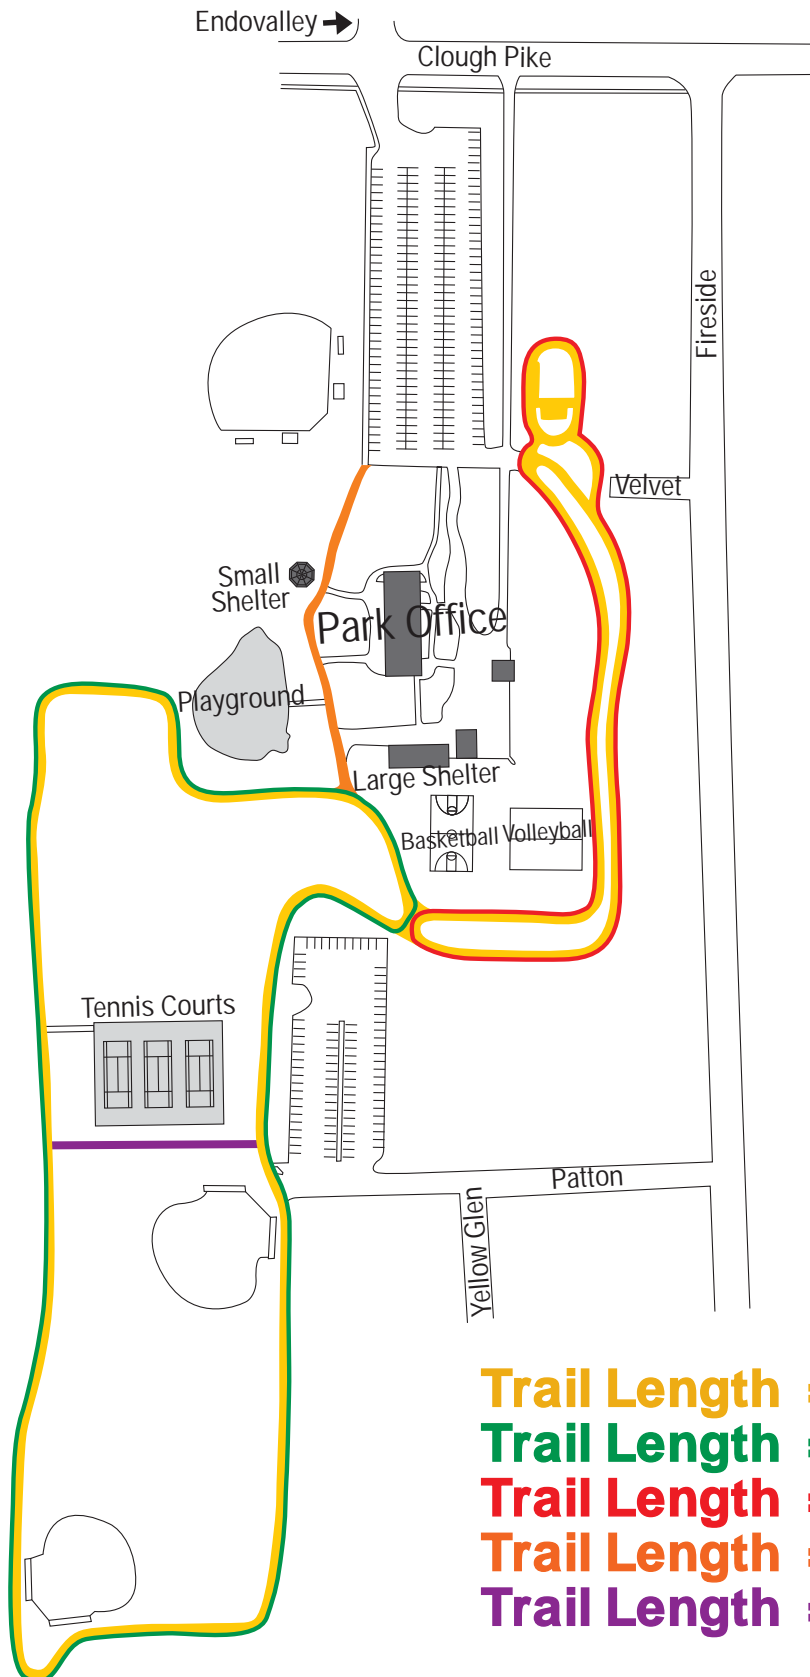

Anderson Township Trail

F Five Mile Trail

- Located between Anderson Towne Center and Newtown Road
- Paved trail; 2.5 miles
- Dogs are permitted on trail

Hamilton County Park District Trails

WNP Withrow Nature Preserve 7075 Old Five Mile Road

Anderson Township Park District

Beech Acres Park - 6910 Salem Road

Beechmont Ave.

- Trail Length = .8 Mile
- Trail Length = .47 Mile
- Trail Length = .33 Mile
- Trail Length = .29 Mile
- Trail Length = .2 Mile

Anderson Township Park District

Johnson Hills Park - 7950 Bridle Road

Trail Work in Progress

Total = 1.2 Miles

Anderson Township Park District

Juilfs Park - 8249 Clough Pike

Anderson Township Park District

Laverty Park - 839 Laverty Lane

Trail Length = .18 Mile
Trail Length = .2 Mile

Anderson Township Park District

Riverside Park - 3969 Roundbottom Rd.

- Trail Length = 1.35 Miles
- Trail Length = .46 Mile
- Trail Length = .24 Mile
- Trail Length = .06 Mile (x4)