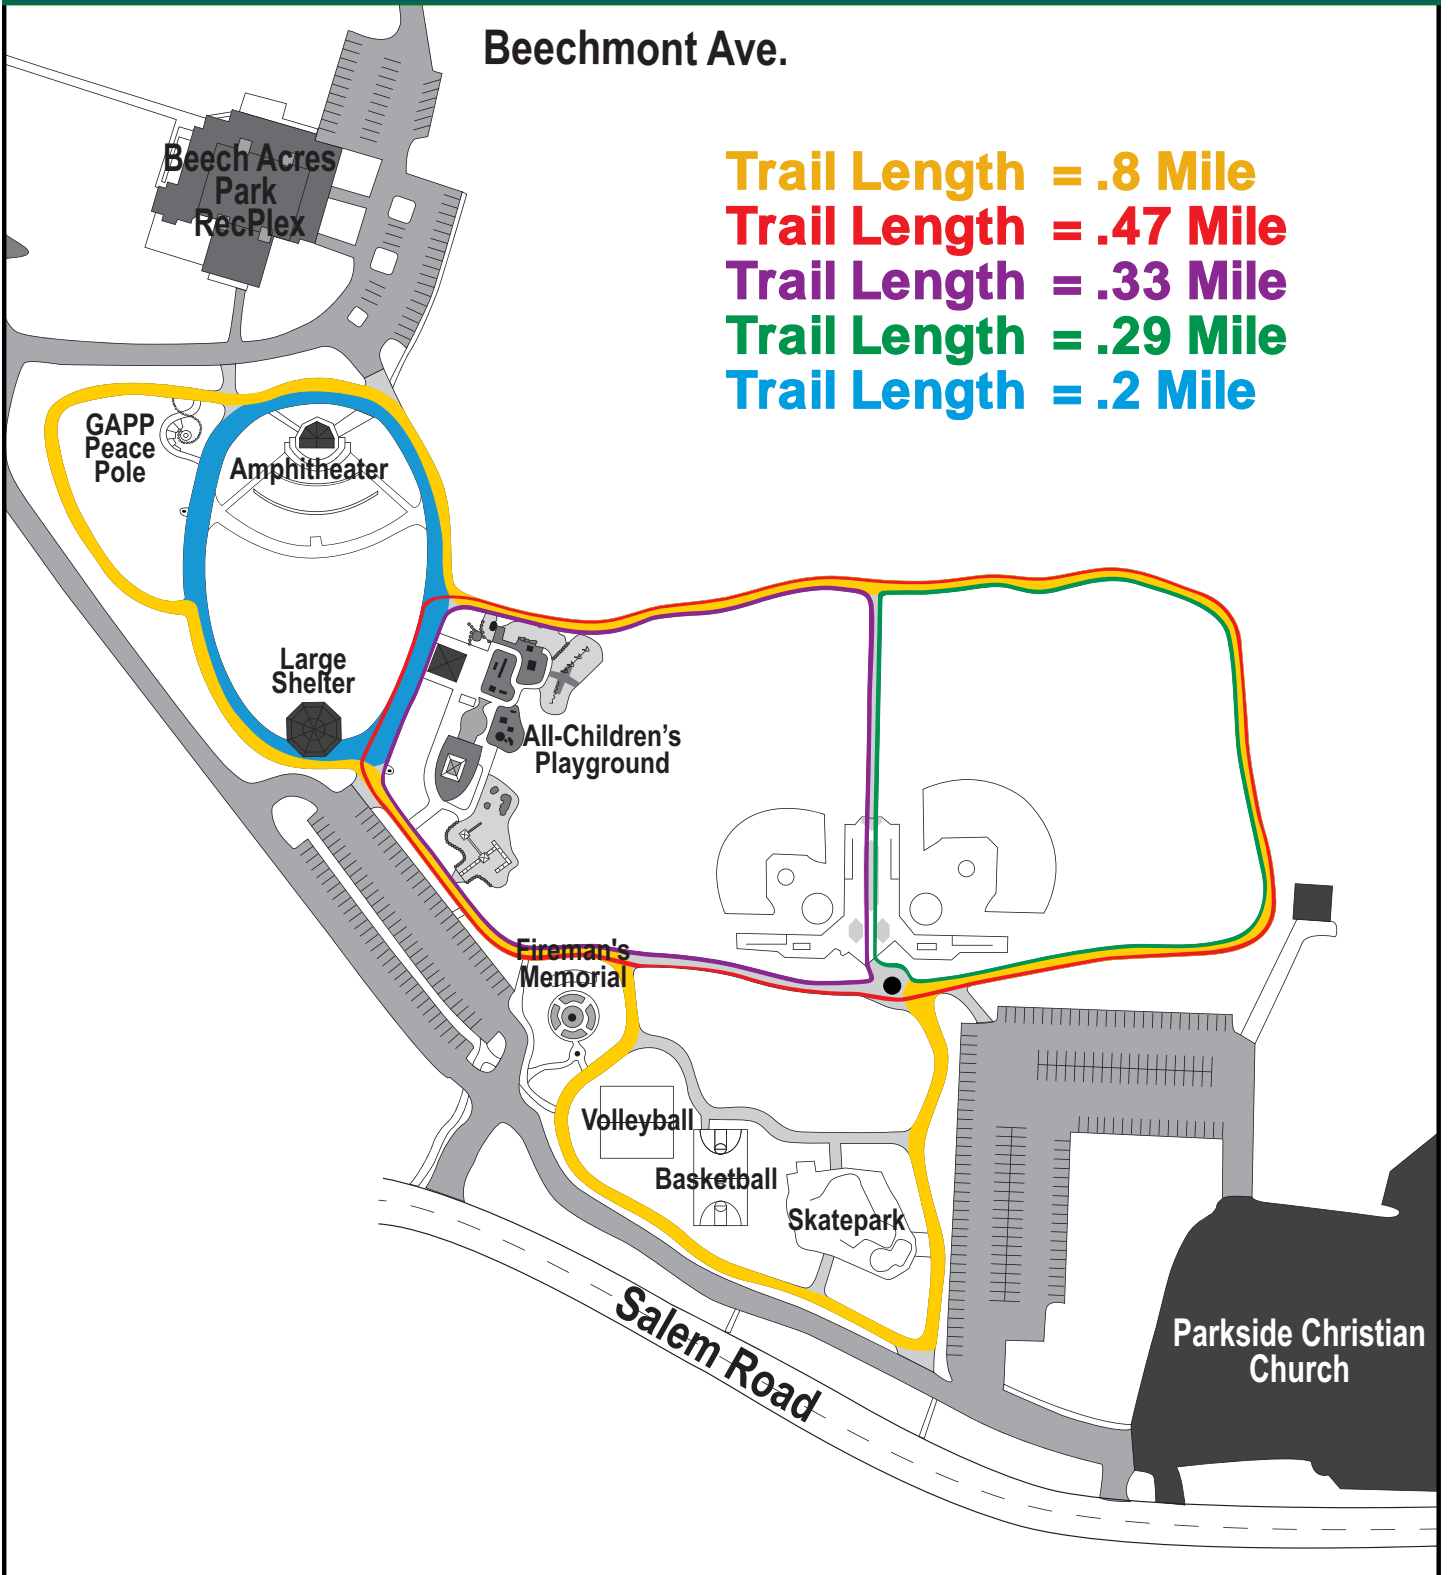

- Located between Eight Mile and Nagel Roads.
- Paved trail; 1.13 miles
- Dogs are permitted on trail

L Lavery Park 839 Lavery Lane

- Located off Patricia lane, off Sutton Avenue.
- 2 trails: Paved and wood chips
- Total trail length: .38 mile
- Dogs are permitted on trail

Anderson Township Trail

F Five Mile Trail

- Located between Anderson Towne Center and Newtown Road
- Paved trail; 2.5 miles
- Dogs are permitted on trail

Hamilton County Park District Trails

WNP Withrow Nature Preserve 7075 Old Five Mile Road

- Located between Birney Lane and Markley Road.
- Nature trail; 2.0 miles
- Dogs are permitted on trail

WM Wood and Mound 8250 Old Kellogg Ave.

- Access from Nordyke Road or Old Kellogg Ave.
- 2 Nature trails; .6 and .8 miles
- 1 Fitness trail; .9 mile trail
- Dogs are permitted on trail

Anderson Township Park District

Beech Acres Park - 6910 Salem Road

Beechmont Ave.

- Trail Length = .8 Mile
- Trail Length = .47 Mile
- Trail Length = .33 Mile
- Trail Length = .29 Mile
- Trail Length = .2 Mile