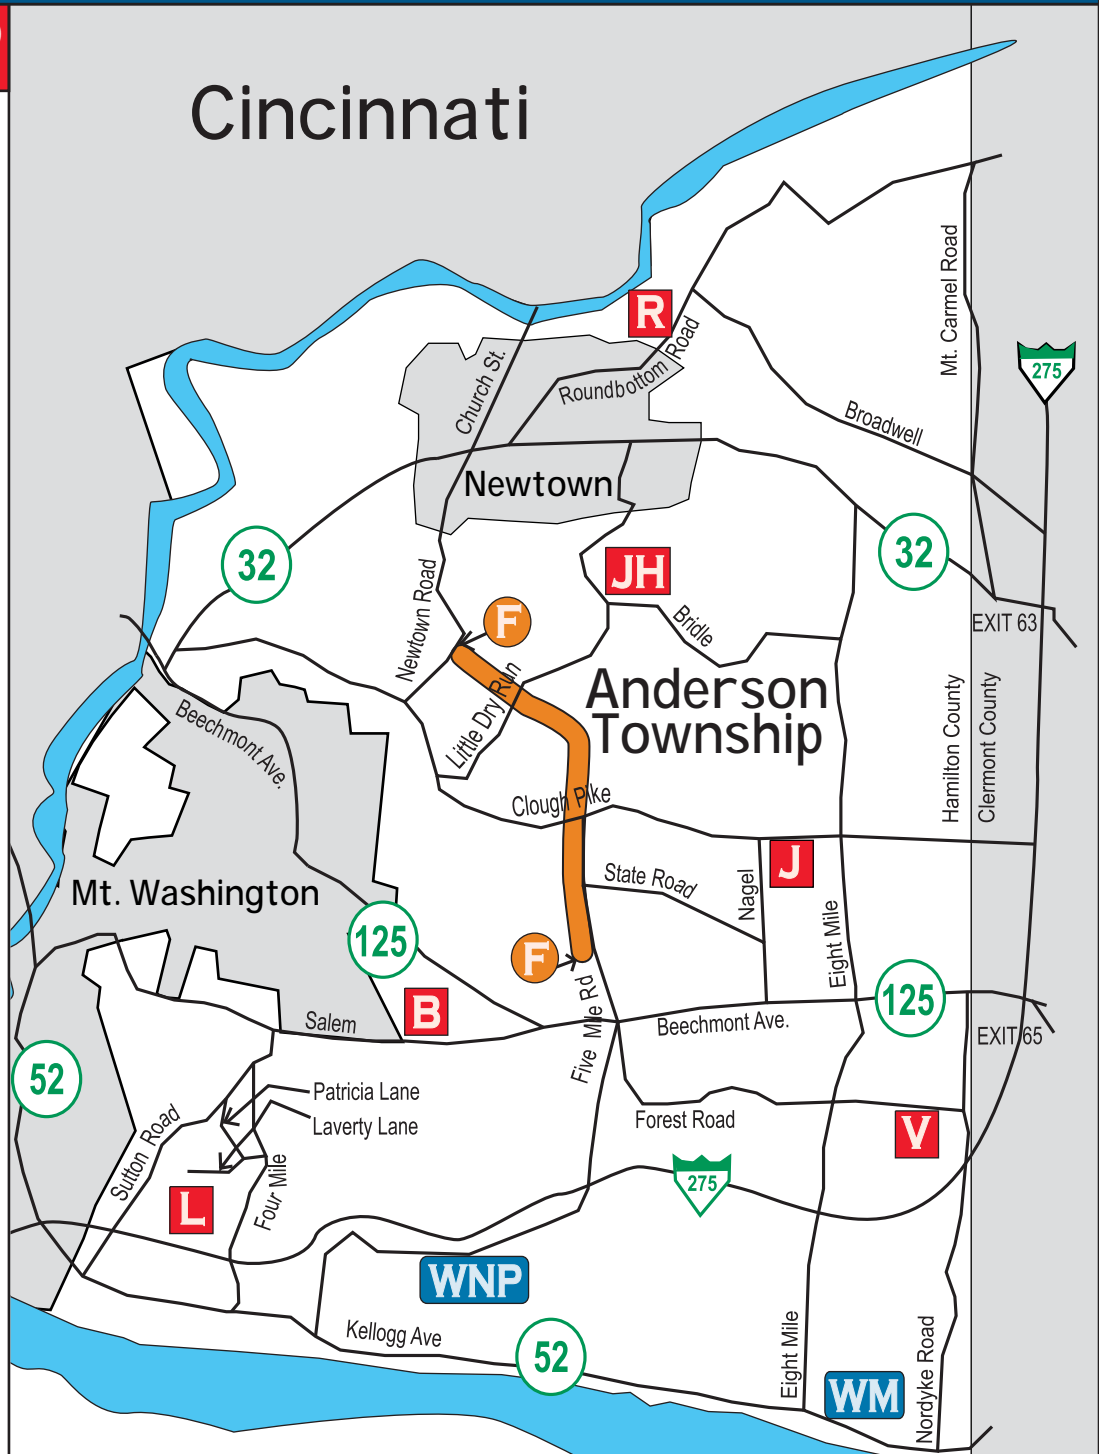

Greater Anderson Trail Locations

Anderson Township Park District Trails

B Beech Acres Park 6910 Salem Road

- Access from 6915 Beechmont Avenue or 6910 Salem Road.
- Paved trail; 1.27 miles
- Dogs are permitted on trail

- Located between Eight Mile and Nagel Roads.
- Paved trail; 1.13 miles
- Dogs are permitted on trail

L Lavery Park 839 Lavery Lane

- Located off Patricia lane, off Sutton Avenue.
- 2 trails: Paved and wood chips
- Total trail length: .38 mile
- Dogs are permitted on trail

R Riverside Park 3969 Roundbottom Road

- Located between S.R. 32 and Broadwell Road
- Paved trail; 1.59 miles
- Dogs are permitted on trail

V Veterans Park 8531 Forest Road

- Located between Eight Mile and Nordyke Roads
- Paved and gravel trail; .4 mile
- Dogs are permitted on trail

Anderson Township Trail

F Five Mile Trail

- Located between Anderson Towne Center and Newtown Road
- Paved trail; 2.5 miles
- Dogs are permitted on trail

Hamilton County Park District Trails

WNP Withrow Nature Preserve 7075 Old Five Mile Road