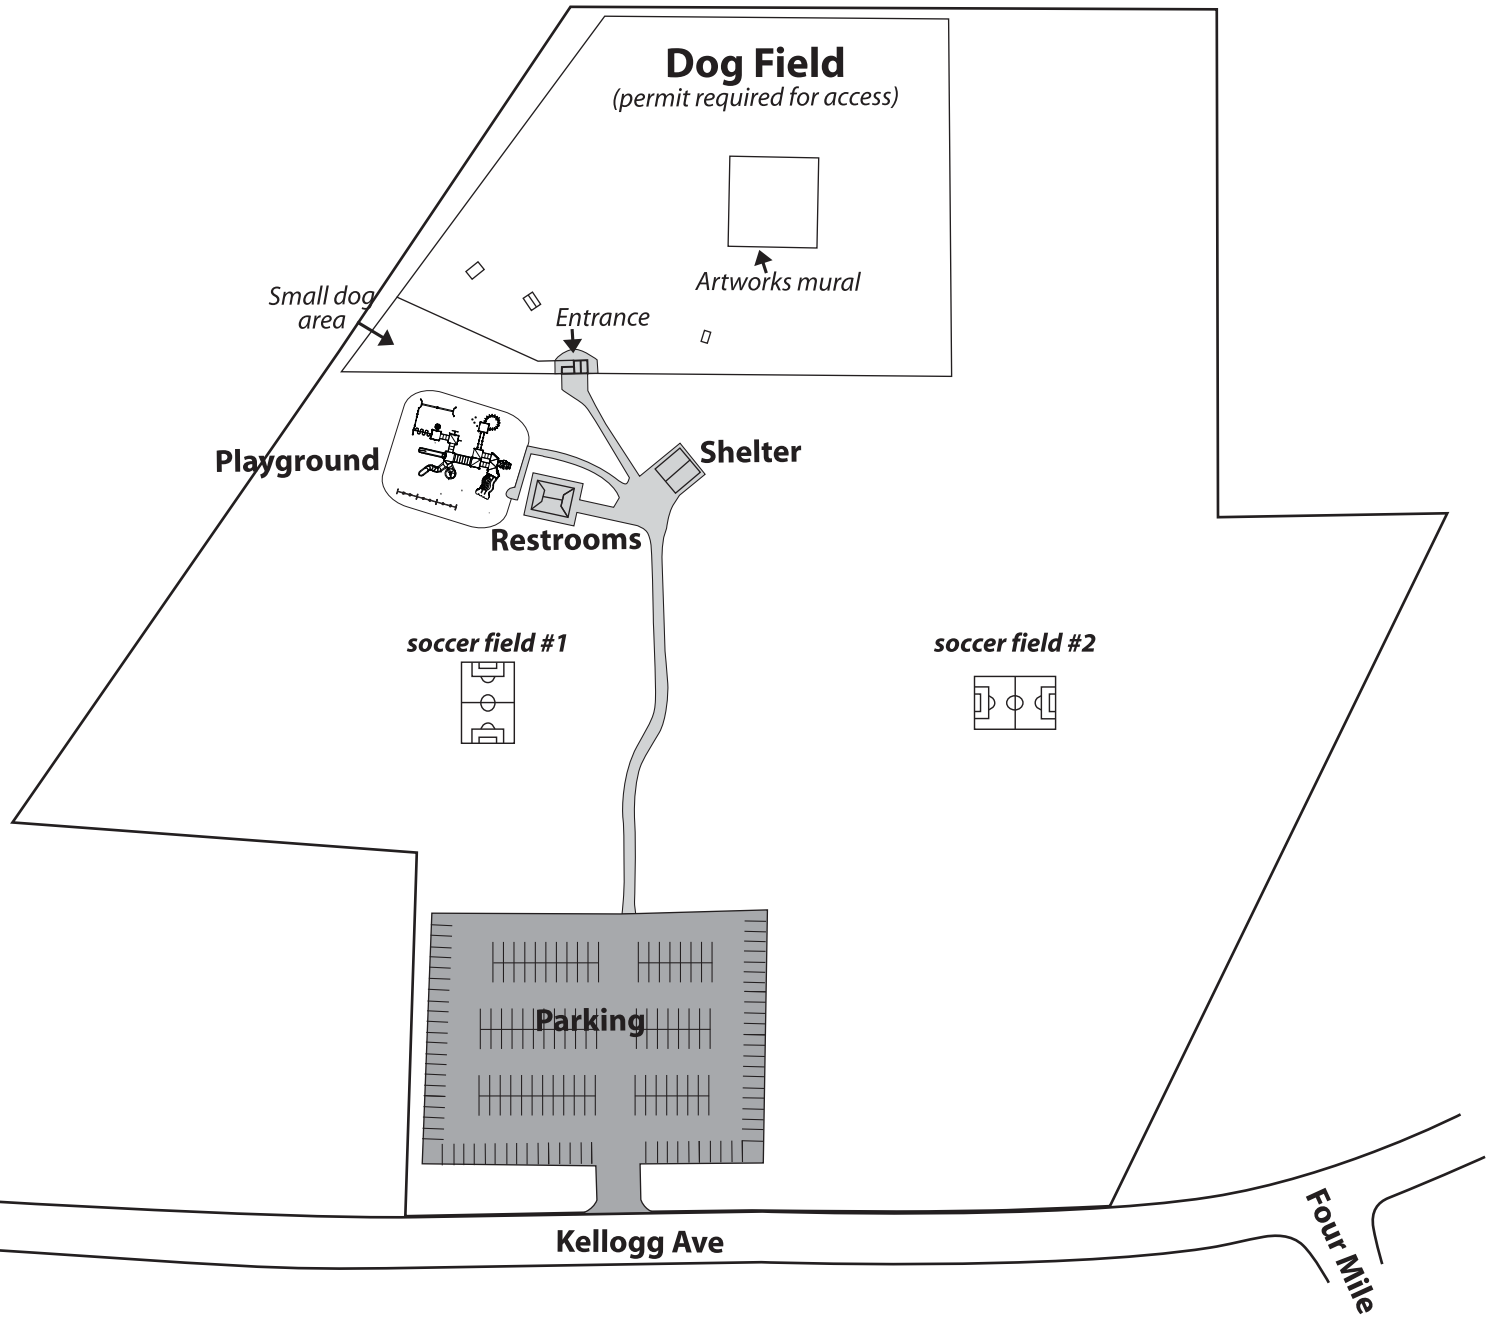

updated 4-13-18

Spring 2018

(2) Shooter/Passer Fields: #1, #2
size: 40 yards x 30 yards

* Field map layout
subject to change
at any time

Anderson
Park District

www.andersonparks.com

Kellogg Park

6701 Kellogg Avenue